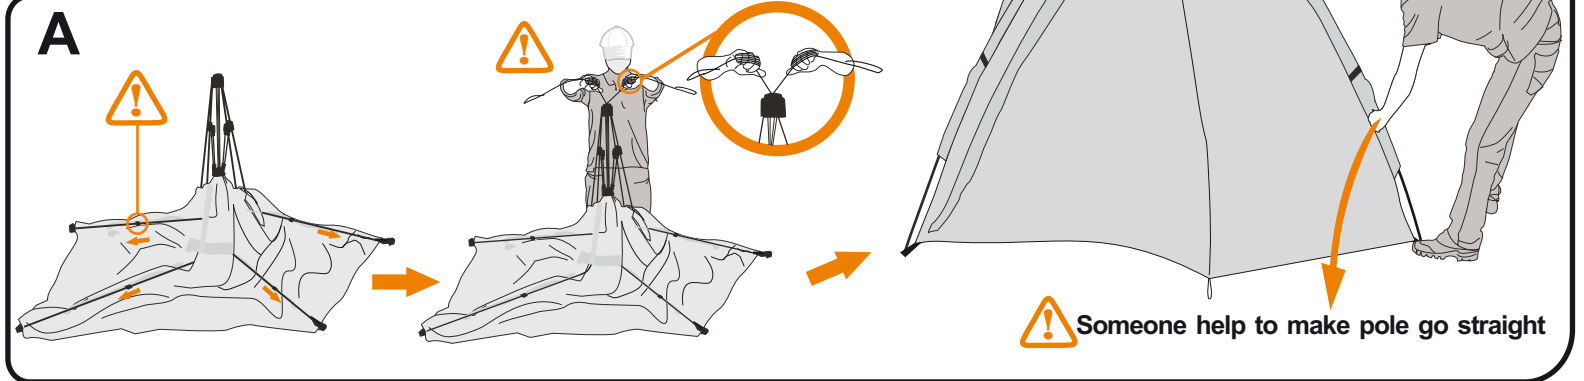

Trespass rapid pop up 4 person tent

316/7098

A x13

Pitching

Folding

! Tips and Guideline

- It would be useful to ask someone to help you.
- Make sure that the ground is as level as possible and is free from stones and sharp objects as these can puncture the groundsheet.
- Ensure zips are closed before pitching.
- Take note of the order you unpack the contents of the tent bag and the way the tent is folded. This will help in the repacking.
- In case of damage to any of the tent poles we have included spare poles and connectors.
- Tents are prone to internal condensation when the air inside is warmer than outside, avoid this by keeping the tent wall ventilated.