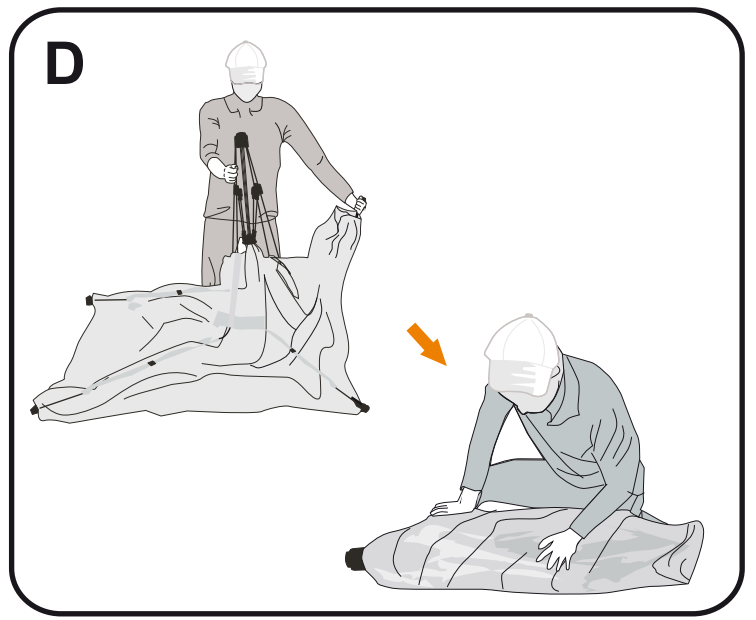

Trespass rapid pop up 4 person tent

316/7098

A x13

Pitching

Folding

! Tips and Guideline

- It would be useful to ask someone to help you.
- Make sure that the ground is as level as possible and is free from stones and sharp objects as these can puncture the groundsheet.
- Ensure zips are closed before pitching.
- Take note of the order you unpack the contents of the tent bag and the way the tent is folded. This will help in the repacking.
- In case of damage to any of the tent poles we have included spare poles and connectors.
- Tents are prone to internal condensation when the air inside is warmer than outside, avoid this by keeping the tent wall ventilated.