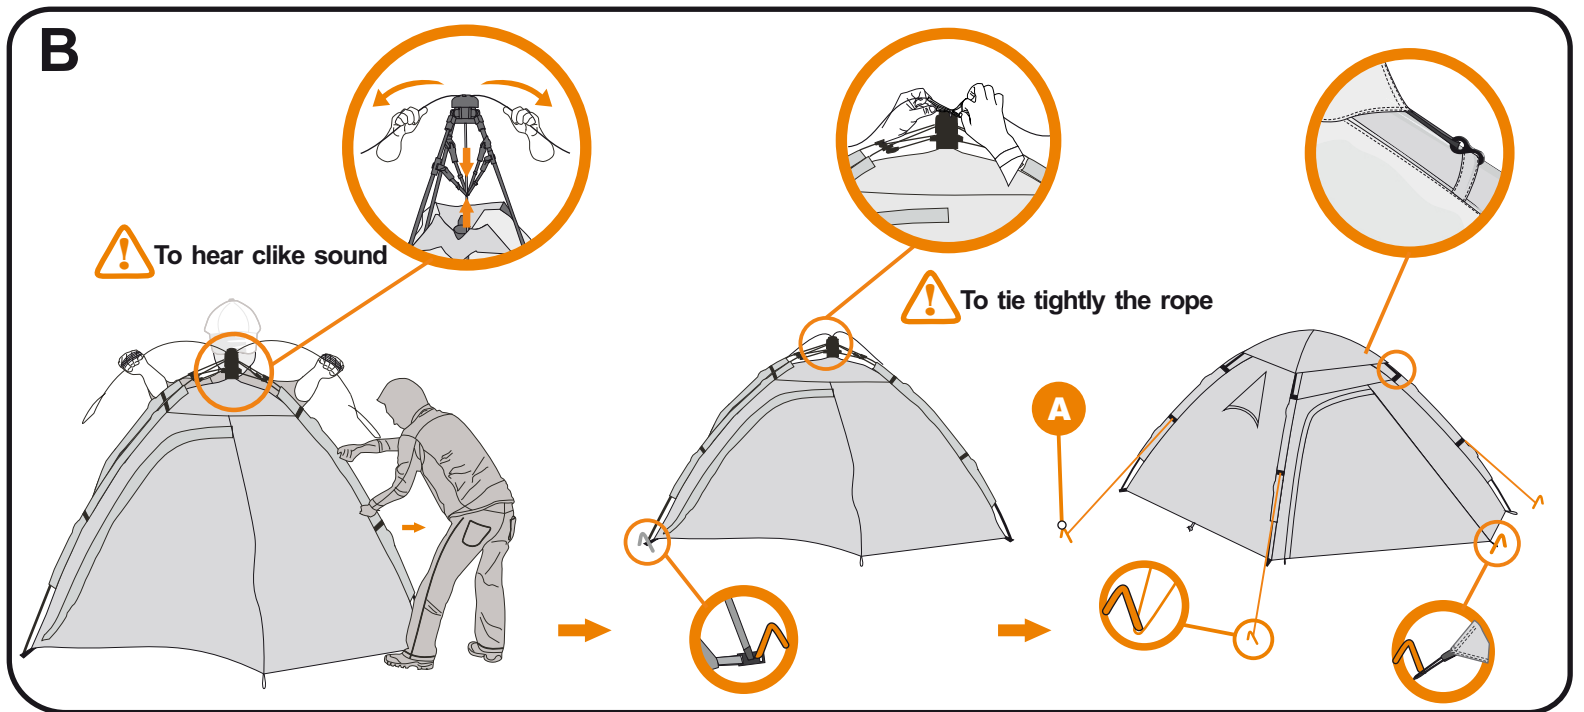

Trespass rapid pop up 4 person tent

316/7098

A x13

Pitching

Folding

! Tips and Guideline

- It would be useful to ask someone to help you.
- Make sure that the ground is as level as possible and is free from stones and sharp objects as these can puncture the groundsheet.
- Ensure zips are closed before pitching.
- Take note of the order you unpack the contents of the tent bag and the way the tent is folded. This will help in the repacking.
- In case of damage to any of the tent poles we have included spare poles and connectors.
- Tents are prone to internal condensation when the air inside is warmer than outside, avoid this by keeping the tent wall ventilated.