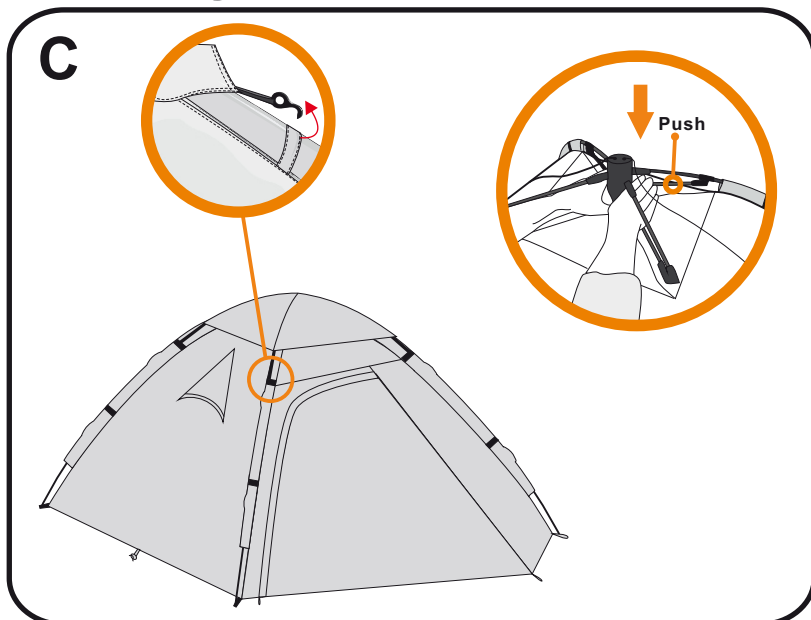

Trespass rapid pop up 4 person tent

316/7098

A x13

Pitching

Folding

! Tips and Guideline

- It would be useful to ask someone to help you.
- Make sure that the ground is as level as possible and is free from stones and sharp objects as these can puncture the groundsheet.
- Ensure zips are closed before pitching.
- Take note of the order you unpack the contents of the tent bag and the way the tent is folded. This will help in the repacking.
- In case of damage to any of the tent poles we have included spare poles and connectors.
- Tents are prone to internal condensation when the air inside is warmer than outside, avoid this by keeping the tent wall ventilated.