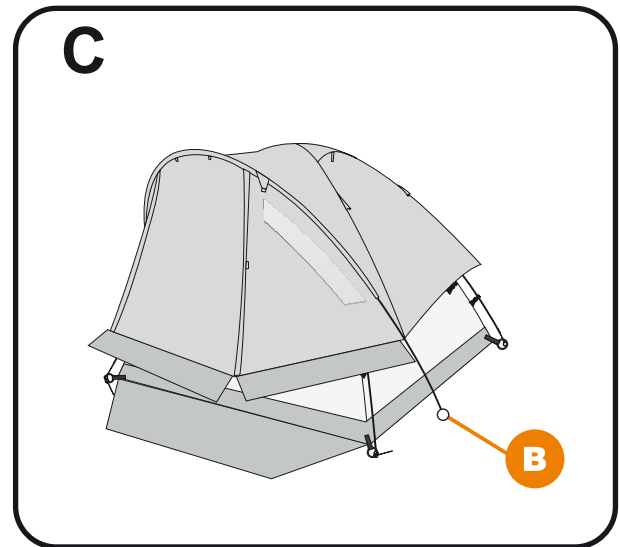

Trespass 4 Man Dome Tent

A x2 Orange fiberglass with middle **black**

C x21

B x1 Orange fiberglass with middle **grey**

⚠ Tips and Guideline

- It would be useful to ask someone to help you.
- Make sure that the ground is as level as possible and is free from stones and sharp objects as these can puncture the groundsheet.
- Ensure zips are closed before pitching.
- Take note of the order you unpack the contents of the tent bag and the way the tent is folded. This will help in the repacking.
- In case of damage to any of the tent poles we have included spare poles and connectors.
- Tents are prone to internal condensation when the air inside is warmer than outside, avoid this by keeping the tent wall ventilated.