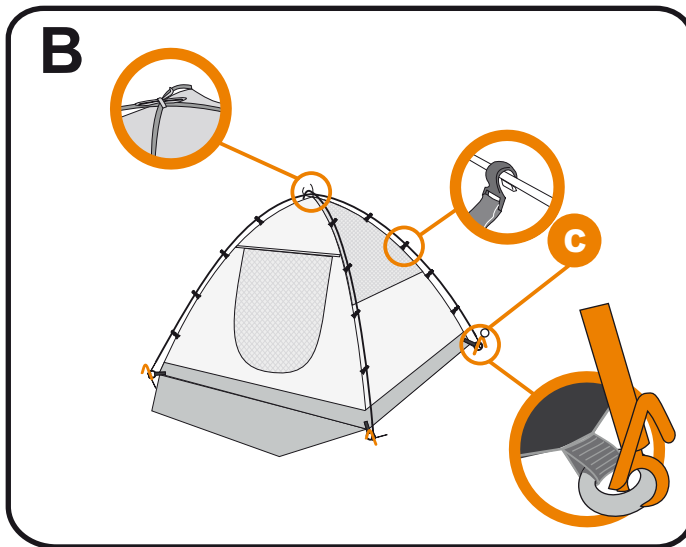

Trespass 4 Man Dome Tent

A x2 Orange fiberglass with middle **black**

C x21

B x1 Orange fiberglass with middle **grey**

⚠ Tips and Guideline

- It would be useful to ask someone to help you.
- Make sure that the ground is as level as possible and is free from stones and sharp objects as these can puncture the groundsheet.
- Ensure zips are closed before pitching.
- Take note of the order you unpack the contents of the tent bag and the way the tent is folded. This will help in the repacking.
- In case of damage to any of the tent poles we have included spare poles and connectors.
- Tents are prone to internal condensation when the air inside is warmer than outside, avoid this by keeping the tent wall ventilated.