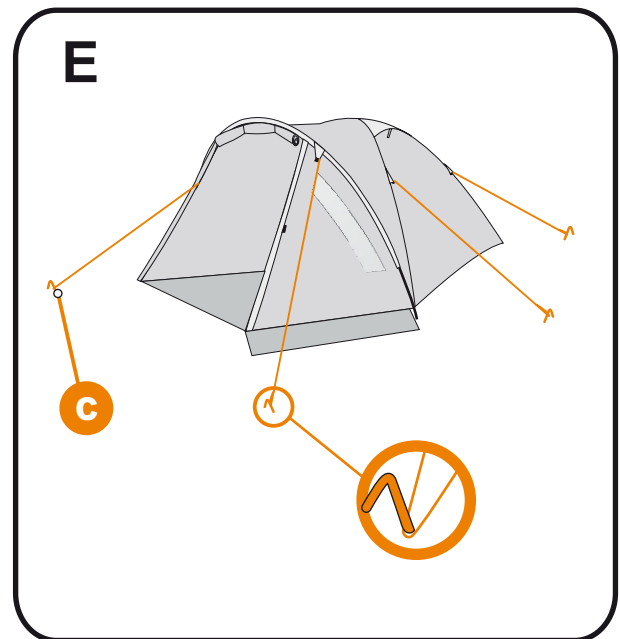

Trespass 4 Man Dome Tent

A x2 Orange fiberglass with middle **black**

C x21

B x1 Orange fiberglass with middle **grey**

⚠ Tips and Guideline

- It would be useful to ask someone to help you.
- Make sure that the ground is as level as possible and is free from stones and sharp objects as these can puncture the groundsheet.
- Ensure zips are closed before pitching.
- Take note of the order you unpack the contents of the tent bag and the way the tent is folded. This will help in the repacking.
- In case of damage to any of the tent poles we have included spare poles and connectors.
- Tents are prone to internal condensation when the air inside is warmer than outside, avoid this by keeping the tent wall ventilated.