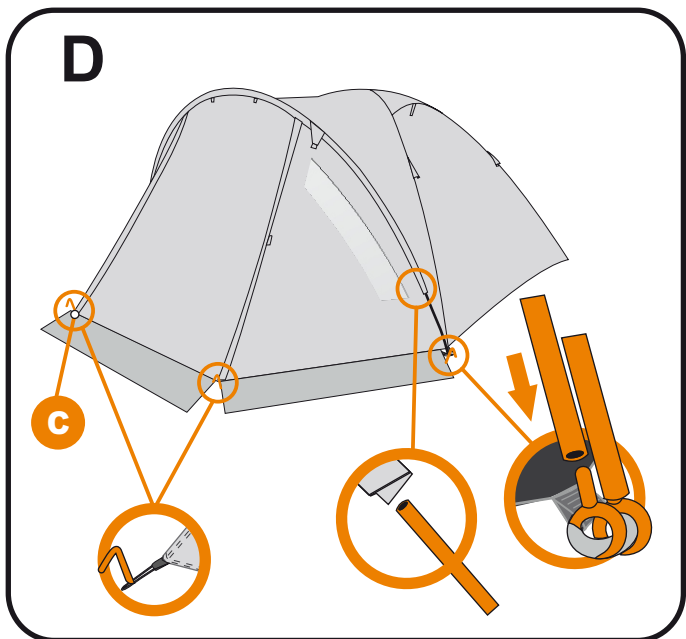

Trespass 4 Man Dome Tent

A x2 Orange fiberglass with middle **black**

C x21

B x1 Orange fiberglass with middle **grey**

⚠ Tips and Guideline

- It would be useful to ask someone to help you.
- Make sure that the ground is as level as possible and is free from stones and sharp objects as these can puncture the groundsheet.
- Ensure zips are closed before pitching.
- Take note of the order you unpack the contents of the tent bag and the way the tent is folded. This will help in the repacking.
- In case of damage to any of the tent poles we have included spare poles and connectors.
- Tents are prone to internal condensation when the air inside is warmer than outside, avoid this by keeping the tent wall ventilated.