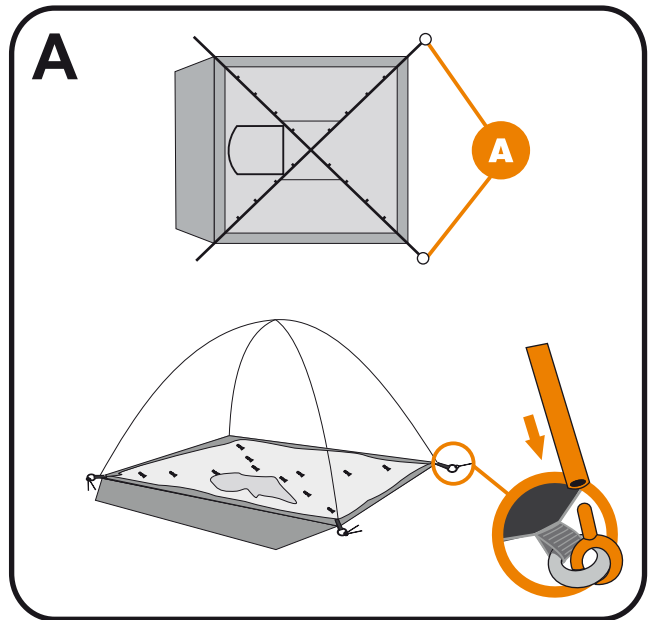

Trespass 4 Man Dome Tent

A x2 Orange fiberglass with middle **black**

C x21

B x1 Orange fiberglass with middle **grey**

⚠ Tips and Guideline

- It would be useful to ask someone to help you.
- Make sure that the ground is as level as possible and is free from stones and sharp objects as these can puncture the groundsheet.
- Ensure zips are closed before pitching.
- Take note of the order you unpack the contents of the tent bag and the way the tent is folded. This will help in the repacking.
- In case of damage to any of the tent poles we have included spare poles and connectors.
- Tents are prone to internal condensation when the air inside is warmer than outside, avoid this by keeping the tent wall ventilated.