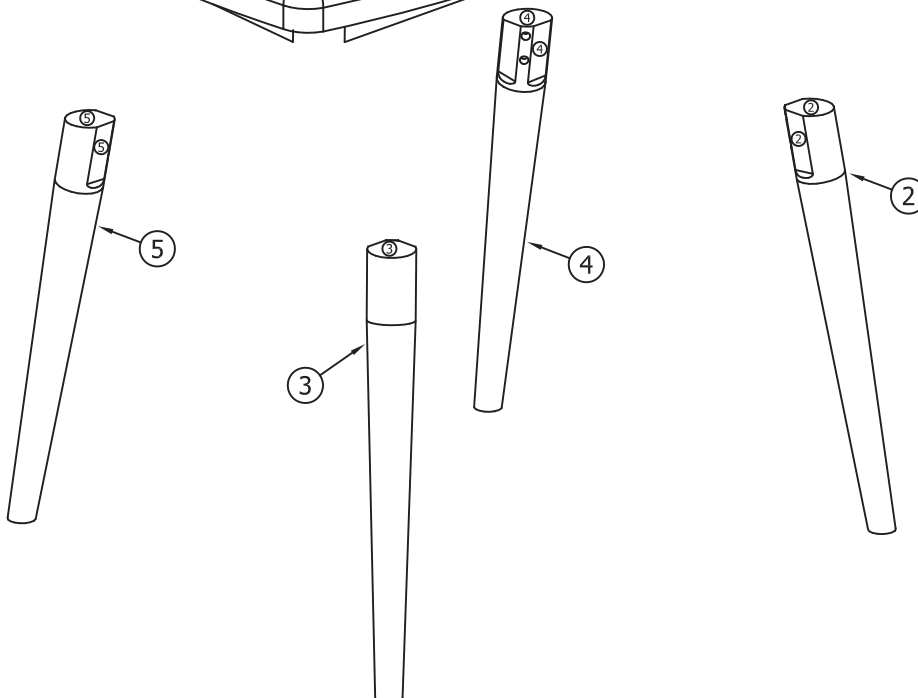

PART	QTY	SIZE	COLLI	✓
1	1	500x520x425	1/1	
2	1	427xØ45	1/1	
3	1	427xØ45	1/1	
4	1	415xØ45	1/1	
5	1	415xØ45	1/1	

3-5

Components - Fittings

If you have damaged or missing components, call the Customer Helpline: 0844 499 4686 or email: customerservices@habitat.co.uk