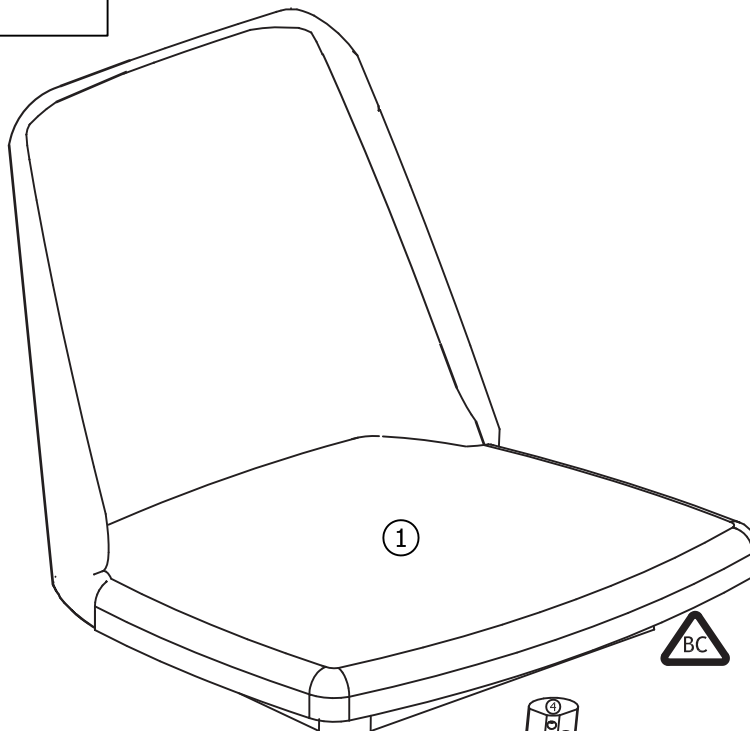

PART	QTY	SIZE	COLLI	✓
1	1	500x520x425	1/1	
2	1	427xØ45	1/1	
3	1	427xØ45	1/1	
4	1	415xØ45	1/1	
5	1	415xØ45	1/1	

3-5

Components - Fittings

If you have damaged or missing components, call the Customer Helpline: 0844 499 4686 or email: customerservices@habitat.co.uk