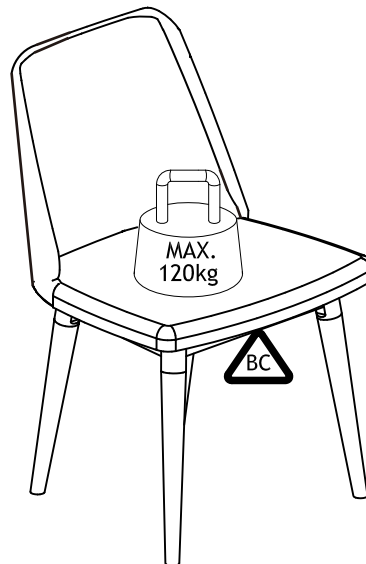

Safety and Care Advice

Important - Please read these instructions fully before starting assembly

Check you have all the components and tools listed on the front cover and pages 3 - 4.

Remove all fittings from the plastic bags and separate them into their groups.

Keep children and animals away from the work area, small parts could choke if swallowed.

Make sure you have enough space to layout the parts before starting.

Do not stand or put weight on the product, this could cause damage.

Assemble the item as close to its final position (in the same room) as possible.

Do not place furniture directly in front of radiators, fires or any other source of heat.

Assemble on a soft level surface to avoid damaging the unit or your floor.

We do not recommend the use of power drill/drivers for inserting screws, as this could damage the unit. Only use hand screwdrivers.

Dispose of all packaging carefully and responsibly.

General care and maintenance

Only clean using a damp cloth and mild detergent, do not use bleach or abrasive cleaners.

From time to time check that there are no loose screws on this unit.

This product should not be discarded with household waste. Take to your local authority waste disposal centre.

Maximum recommended loading

General information

If for any reason you should have problems with your Habitat product, please contact the store from which you purchased it.

Please retain your receipt as proof of purchase.

If you have any comments or suggestions regarding this product, assembly instructions or service

received, please contact the store or Habitat Head Office via its web site: www.habitat.co.uk or write directly to: Habitat Retail Ltd. 489-499 Avebury Boulevard, Milton Keynes MK9 2NW