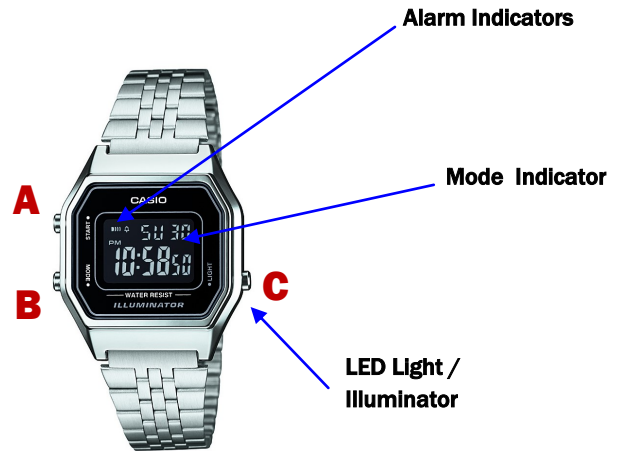

CASIO® LA680WEA-1BEF Specifications

- ⇒ 5 Year Battery
- ⇒ Water Resistant
- ⇒ Daily Alarm
- ⇒ Stopwatch
- ⇒ LED Light

Model variations may differ in appearance from the example above.

5 Year Battery	Battery power lasts up to approximately five-years without changing.	CASIO's advanced technology allows extended battery life for up to five-years . All timekeeping modes and functions of the watch can be used continuously for up to five-years without a battery change.
Dual Time	Dual Time lets you keep track of time in a different time zone	Press button C until display shows Dual Time Mode.
Stop Watch	1/100-sec accuracy.	<p>Press button B until display shows stopwatch function (ST). Use following to measure times with the Stopwatch.</p> <p><i>To measure times with the stopwatch</i></p> <p>(a) Elapsed time measurement</p> <p>Ⓐ → Ⓐ → Ⓐ → Ⓐ → Ⓒ</p> <p>Start Stop Re-start Stop Clear</p> <p>(b) Split time measurement</p> <p>Ⓐ → Ⓒ → Ⓒ → Ⓐ → Ⓒ</p> <p>Start Split (SPL displayed) Split release Stop Clear</p> <p>(c) Split time and 1st-2nd place times</p> <p>Ⓐ → Ⓒ → Ⓐ → Ⓒ → Ⓒ</p> <p>Start Split First runner finishes. Display time of first runner. Stop Second runner finishes. Split release Display time of second runner. Clear</p>
Alarm	Allows you to specify the hour, minutes, day and month of the alarm.	In Alarm Mode, Press C and hour digits will flash to indicate they are ready for selection. Press C to select the hour digits or minutes, Press A to change the numeric selection and then the minutes until hour digits flash. After you set the time Press A to return back to Alarm Mode. To stop the Alarm press any button.
Water Resistant	Suitable for light splashing.	Water Resistant classification DIN 8310 / ISO 2281 is only resistant to minor splashing.
LED Light	Includes an After-Glow feature that keeps the illuminator turned on for a few seconds after the light button released.	In any mode Press C to illuminate display