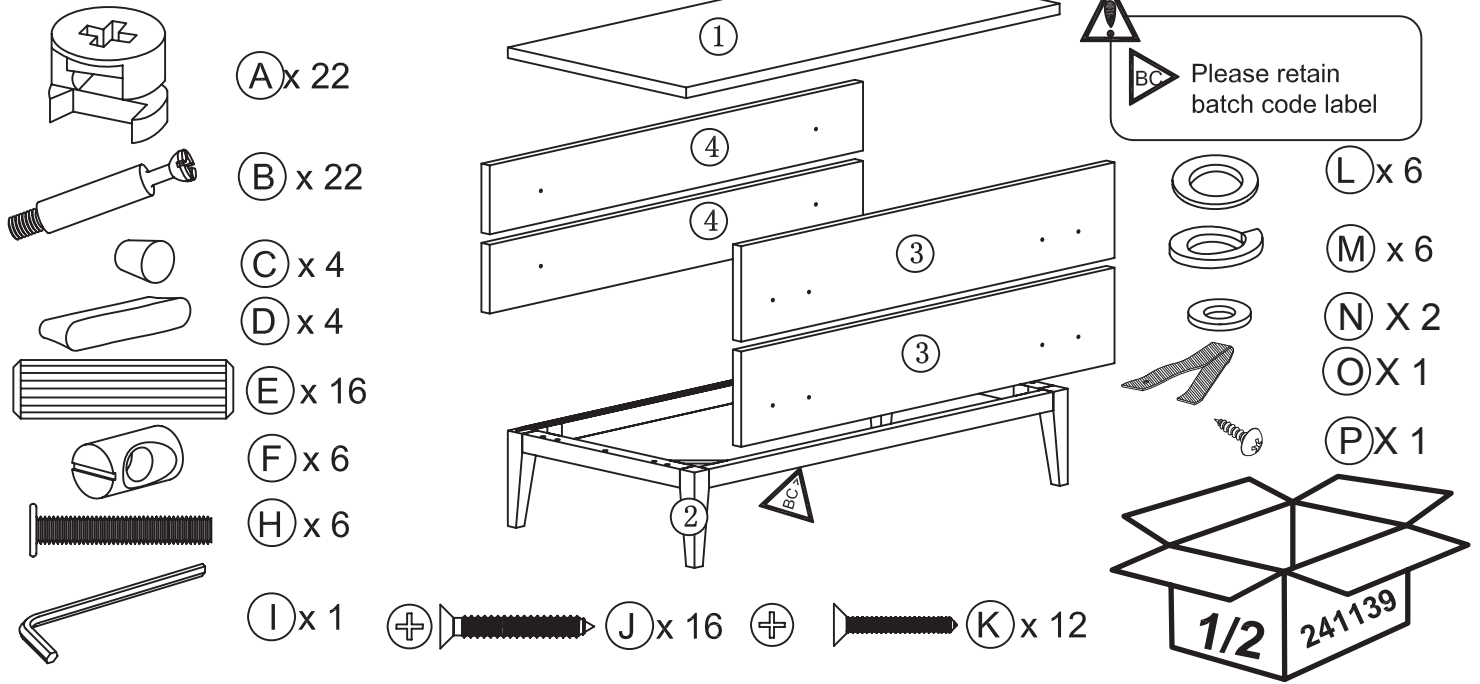

TATSUMA

Chest of drawers

90 x 45 x 80 cm

241138

TATS-CHE-SS14-A

Advanced assembly
Montage pour
bricoleur avertis
Montaje avanzado
Montage höheren
Schwierigkeitsgrades

habitat 

Components

Assembly Instructions

Please keep safe for future reference

Before assembling the furniture please identify all component parts.

It would be sensible to assemble the furniture as close to its final position as possible.