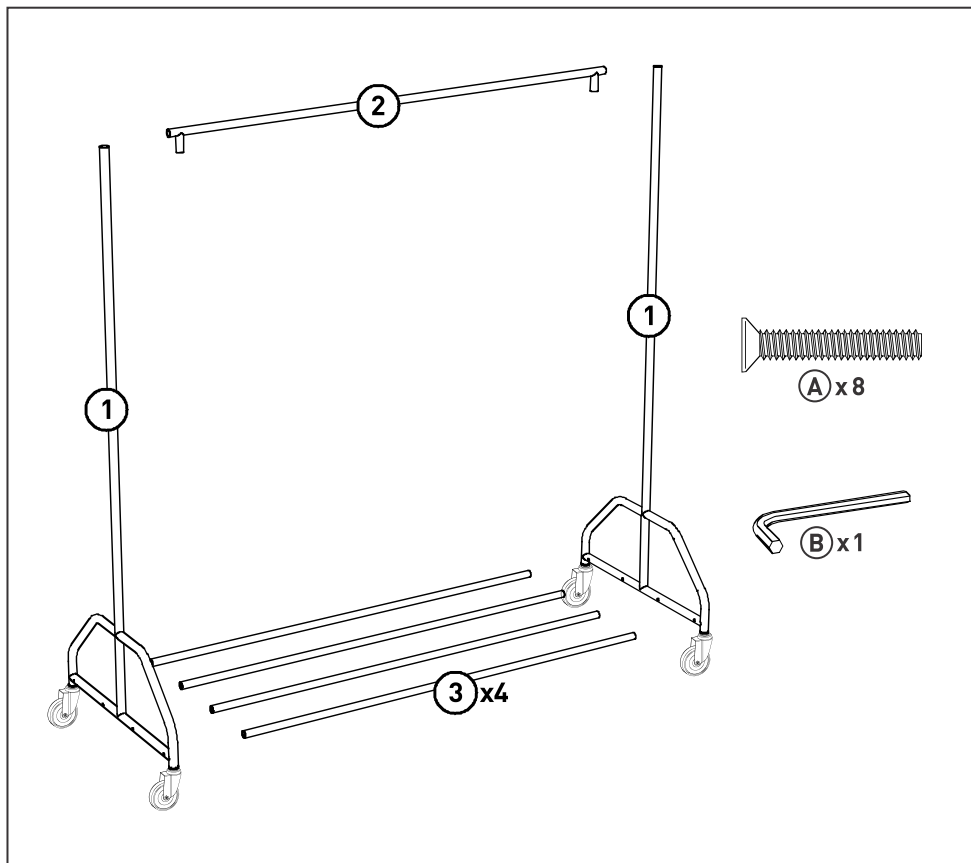

ALEXIS

Clothes Rail Metal

habitat 

ALEX-CH-SS14-A
120 x 51 x 160 cm
18664

habitat 

Components

Plan to assemble the furniture as near as possible to the place you intend it to be used. Do not place your furniture directly in front of radiators, fires, or any source of direct heat. Ensure that the surface on which you are assembling furniture is clean and flat. Before commencing assembly, please identify all components. Do not discard the packaging until the unit is fully assembled to ensure that no fittings or components are disposed of.