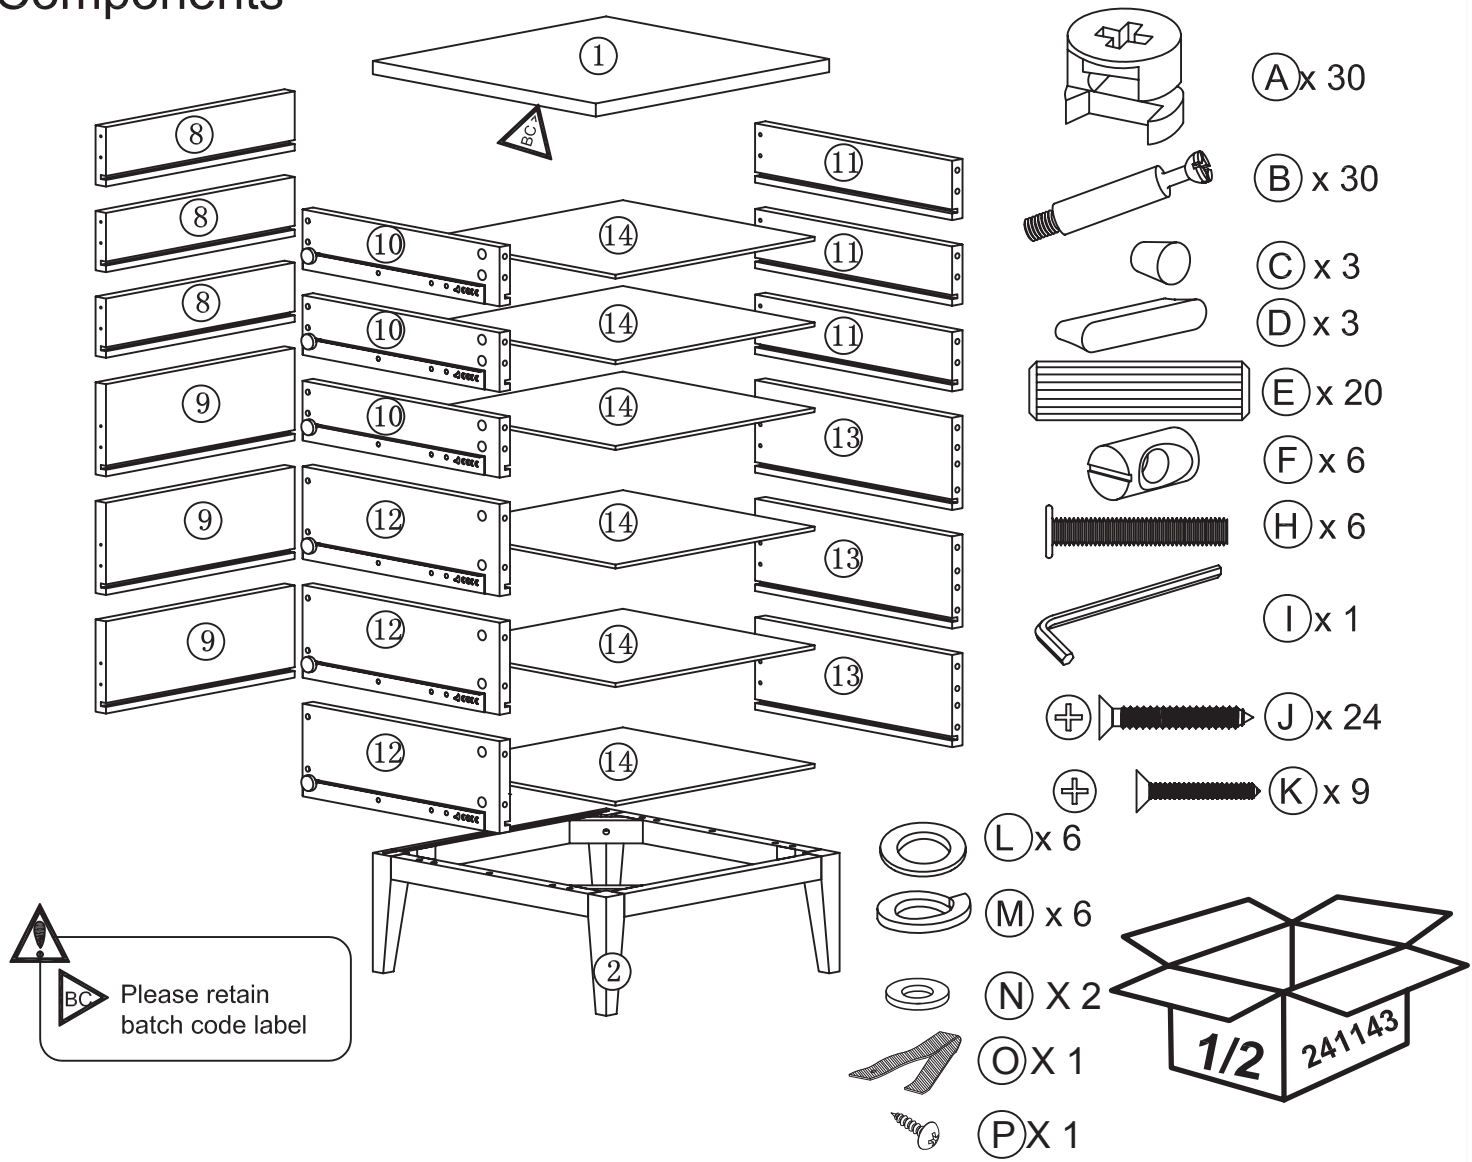

TATSUMA

Tallboy

45 x 45 x 111 cm

241142

TATS-TAL-SS14-A

Advanced assembly
Montage pour
bricoleur avertis
Montaje avanzado
Montage höheren
Schwierigkeitsgrades

habitat 

Components

Assembly Instructions

Please keep safe for future reference

Before assembling the furniture please identify all component parts.

It would be sensible to assemble the furniture as close to its final position as possible.