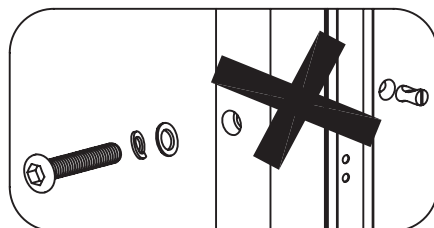

Assembly Instructions

Please keep safe for future reference

Before assembling the furniture please identify all component parts.

It would be sensible to assemble the furniture as close to its final position as possible.

Do not place furniture directly in front of radiators, fires or any source of heat. Ensure the surface on which you are assembling the furniture is flat and clear of anything that might scratch it.

Check all packaging carefully for components and fittings before discarding it.

1

2