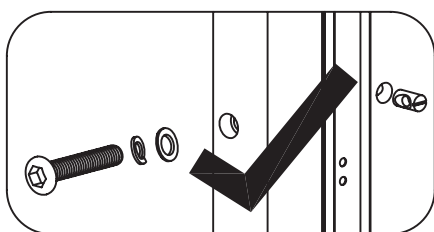

Assembly Instructions

Please keep safe for future reference

Before assembling the furniture please identify all component parts.

It would be sensible to assemble the furniture as close to its final position as possible.

Do not place furniture directly in front of radiators, fires or any source of heat. Ensure the surface on which you are assembling the furniture is flat and clear of anything that might scratch it.

Check all packaging carefully for components and fittings before discarding it.

1

2