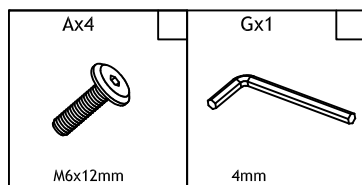

Assembly Instruction

Step 1