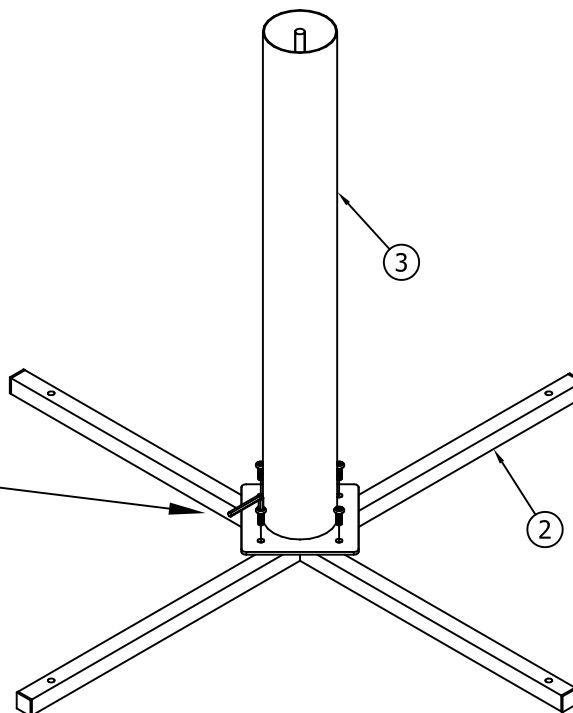

Assembly Instruction

Step 1