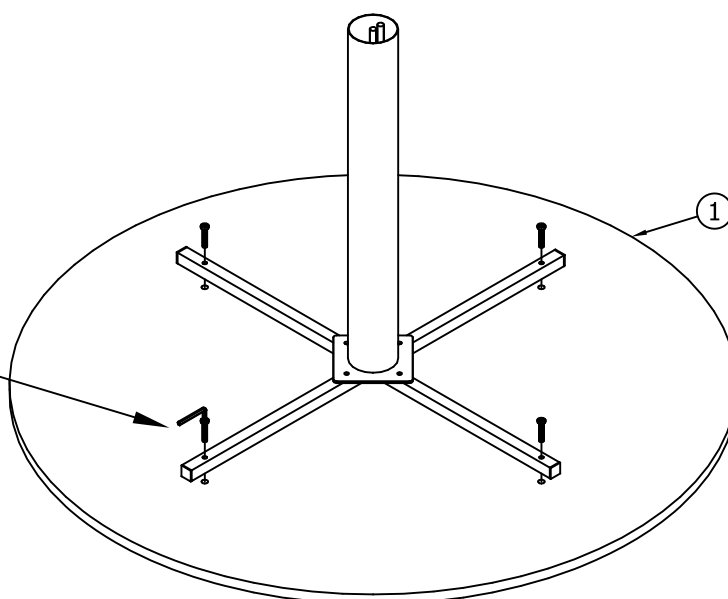

Assembly Instruction

Step 1

Step 2