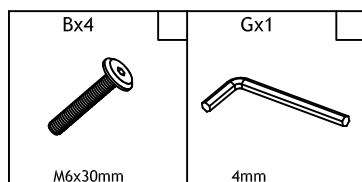

Assembly Instruction

Step 1

Step 2