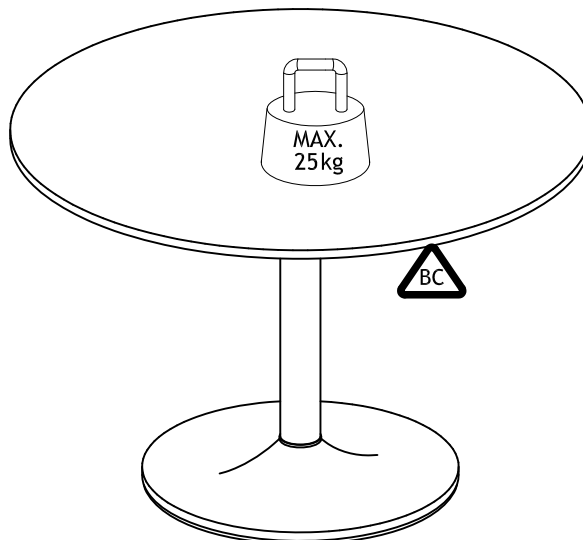

Safety and Care Advice

Important - Please read these instructions fully before starting assembly

Check you have all the components and tools listed on the front cover and pages 3 - 4.

Remove all fittings from the plastic bags and separate them into their groups.

Keep children and animals away from the work area, small parts could choke if swallowed.

Make sure you have enough space to layout the parts before starting.

Do not stand or put weight on the product, this could cause damage.

Assemble the item as close to its final position (in the same room) as possible.

Do not place furniture directly in front of radiators, fires or any other source of heat.

Parts of the assembly will be easier with 2 people.

Assemble on a soft level surface to avoid damaging the unit or your floor.

We do not recommend the use of power drill/ drivers for inserting screws, as this could damage the unit. Only use hand screwdrivers.

Dispose of all packaging carefully and responsibly.

General care and maintenance

Only clean using a damp cloth and mild detergent, do not use bleach or abrasive cleaners.

From time to time check that there are no loose screws on this unit.

This product should not be discarded with household waste. Take to your local authority waste disposal centre.

Maximum recommended loading

General information

If for any reason you should have problems with your Habitat product, please contact the store from which you purchased it.

Please retain your receipt as proof of purchase.

If you have any comments or suggestions regarding this product, assembly instructions or service

received, please contact the store or Habitat Head Office via its web site: www.habitat.co.uk or write directly to: Habitat Retail Ltd, 489-499 Avebury Boulevard, Milton Keynes MK9 2NW