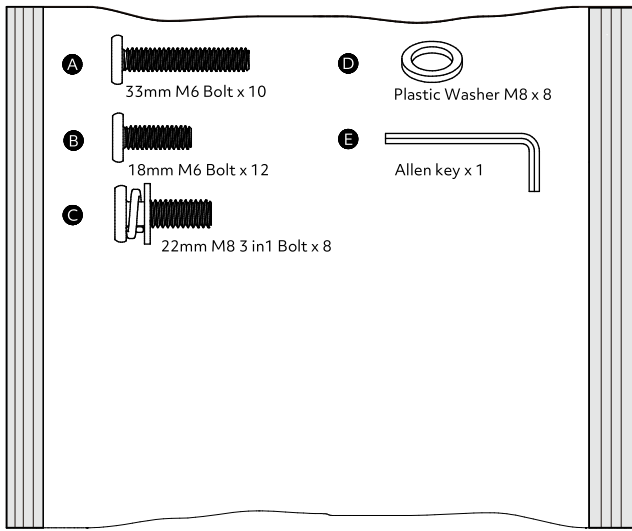

Fittings (Shown to scale)

Bag

 Please do not completely tighten all the hardware, until the entire assembly is complete.

Panels

1 Post x1
(952mm)

2 Post x1
(952mm)

3 Post x1
(652mm)

4 Post x1
(652mm)

5a Headboard x2
(944x485mm)

8 Side Rail x2
(998mm)

9 Side Rail x2
(998mm)

14a Slat x 16
(914mm)

15 Plastic Plug x 32
(12x14mm)

19 Brace 01 x1
(936mm)

21 Leg x 2
(310mm)

28 Ball x 4
(Ø60mm)

5b Connector Bar x1
(942mm)

1

Correct: Part 5a, 5b penetrating through Part 1, 2.

Incorrect: Part 5a, 5b NOT penetrating through Part 1, 2.

2

▲ Correct: Part 5a penetrating through Part 3, 4.

▲ Incorrect: Part 5a NOT penetrating through Part 3, 4.