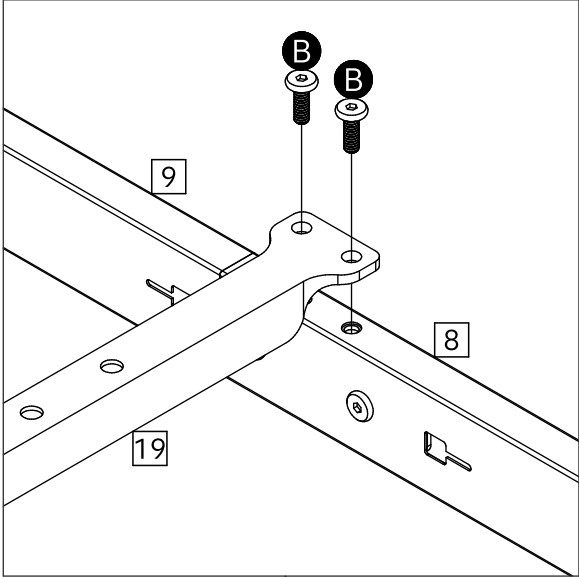

Fittings (Shown to scale)

Bag

 Please do not completely tighten all the hardware, until the entire assembly is complete.

Panels

1 Post x1
(952mm)

2 Post x1
(952mm)

3 Post x1
(652mm)

4 Post x1
(652mm)

5a Headboard x2
(944x485mm)

8 Side Rail x2
(998mm)

9 Side Rail x2
(998mm)

14a Slat x 16
(914mm)

15 Plastic Plug x 32
(12x14mm)

19 Brace 01 x1
(936mm)

21 Leg x 2
(310mm)

28 Ball x 4
(Ø60mm)

5b Connector Bar x1
(942mm)

1

Correct: Part 5a, 5b penetrating through Part 1, 2.

Incorrect: Part 5a, 5b NOT penetrating through Part 1, 2.

2

▲ Correct: Part 5a penetrating through Part 3, 4.

▲ Incorrect: Part 5a NOT penetrating through Part 3, 4.

3

4

5

6

22mm M8 3 in 1 Bolt x 8

D

Plastic Washer M8 x 8

E