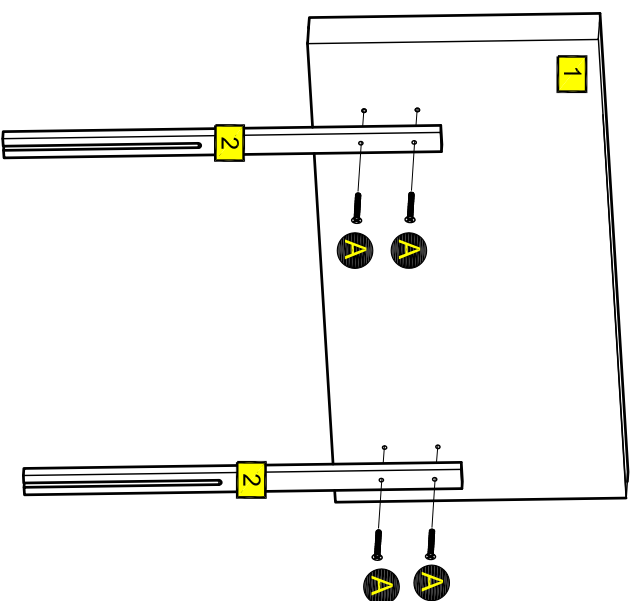

Assembly Instructions

Step 1

Assemble the Feet **2** onto the back of Headboard **1** and tighten with Bolts **A**.

Rushden 5FT HBOARD

Assembly Instructions - Please keep for future reference

191 / 2348

Dimension

Width - 152cm
Length - 7cm
Height - 55cm

Important - Please read these instructions fully before starting assembly

If you need help or have damaged or missing parts, call the **Customer Helpline: Argos = 0345 640 3030**