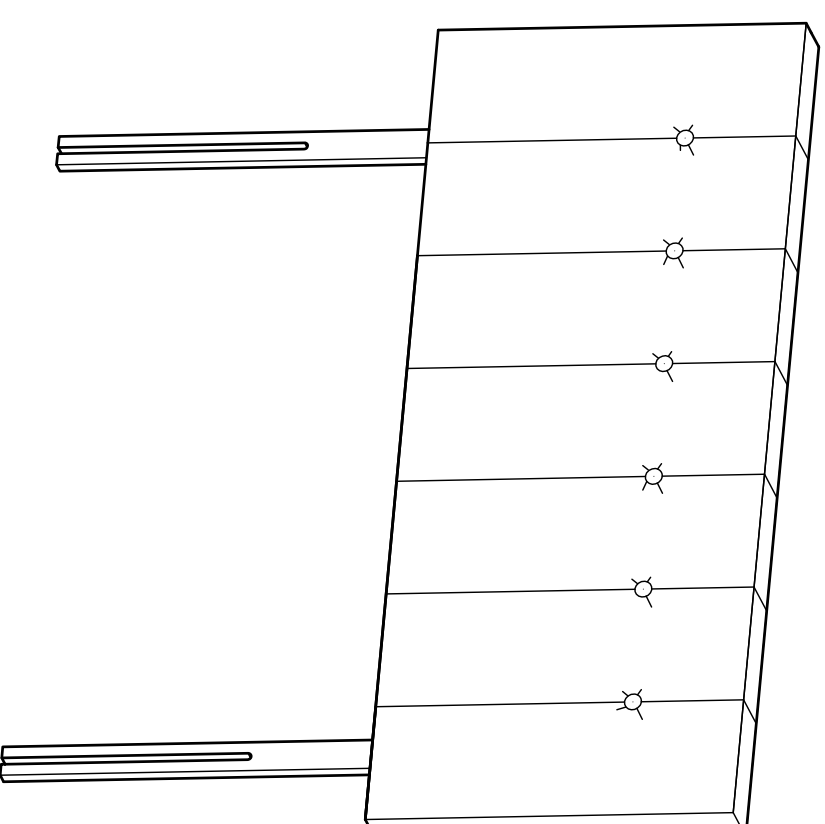

Assembly Instructions

Step 1

Assemble the Feet **2** onto the back of Headboard **1** and tighten with Bolts **A**.

Rushden 5FT HBOARD

Assembly Instructions - Please keep for future reference

191 / 2348

Dimension

Width - 152cm
Length - 7cm
Height - 55cm

Important - Please read these instructions fully before starting assembly

If you need help or have damaged or missing parts, call the **Customer Helpline: Argos = 0345 640 3030**