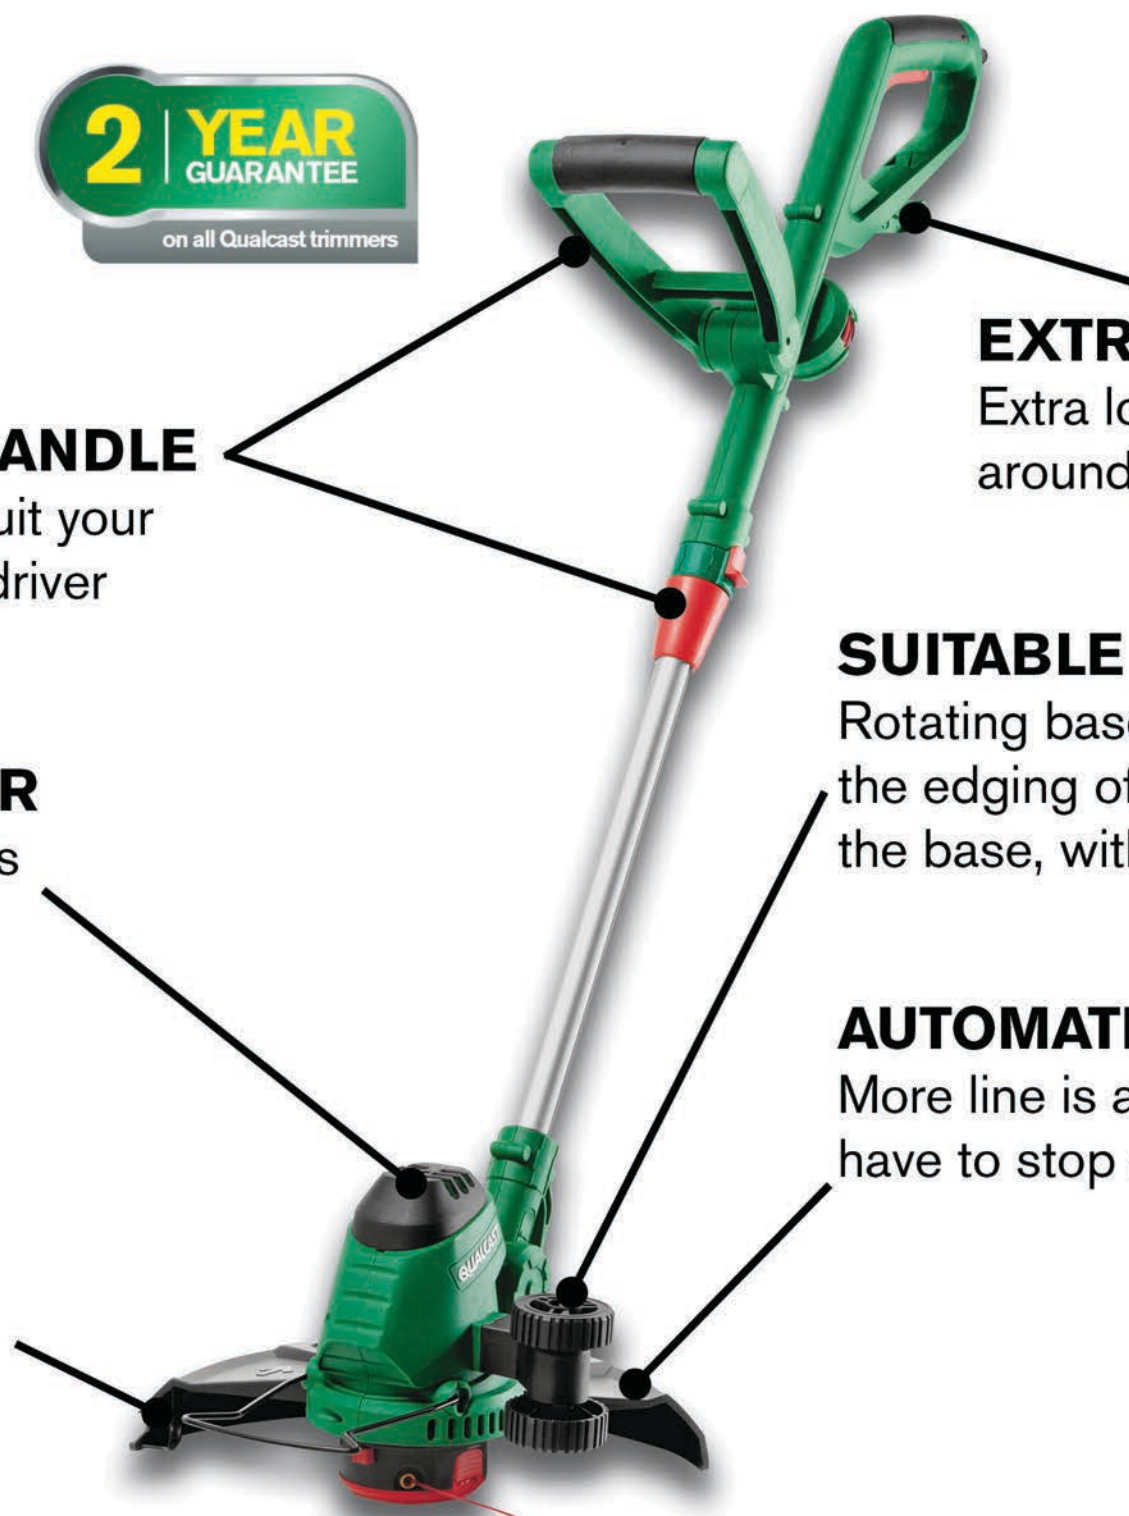

# QUALCAST 600 WATT CORDED GRASS TRIMMER

SUITABLE FOR BOTH TRIMMING AND EDGING LAWNS

## ADJUSTABLE TELESCOPIC HANDLE

Adjust the height of the handles to suit your needs, without the need for a screwdriver

## POWERFUL 600 WATT MOTOR

Ideal for cutting fine grass, long grass and thick undergrowth or brambles

## SUITABLE FOR EDGING LAWNS

Rotating base allows you to cut vertically, to allow the edging of lawns. Rollers are attached to support the base, with no strain on your back