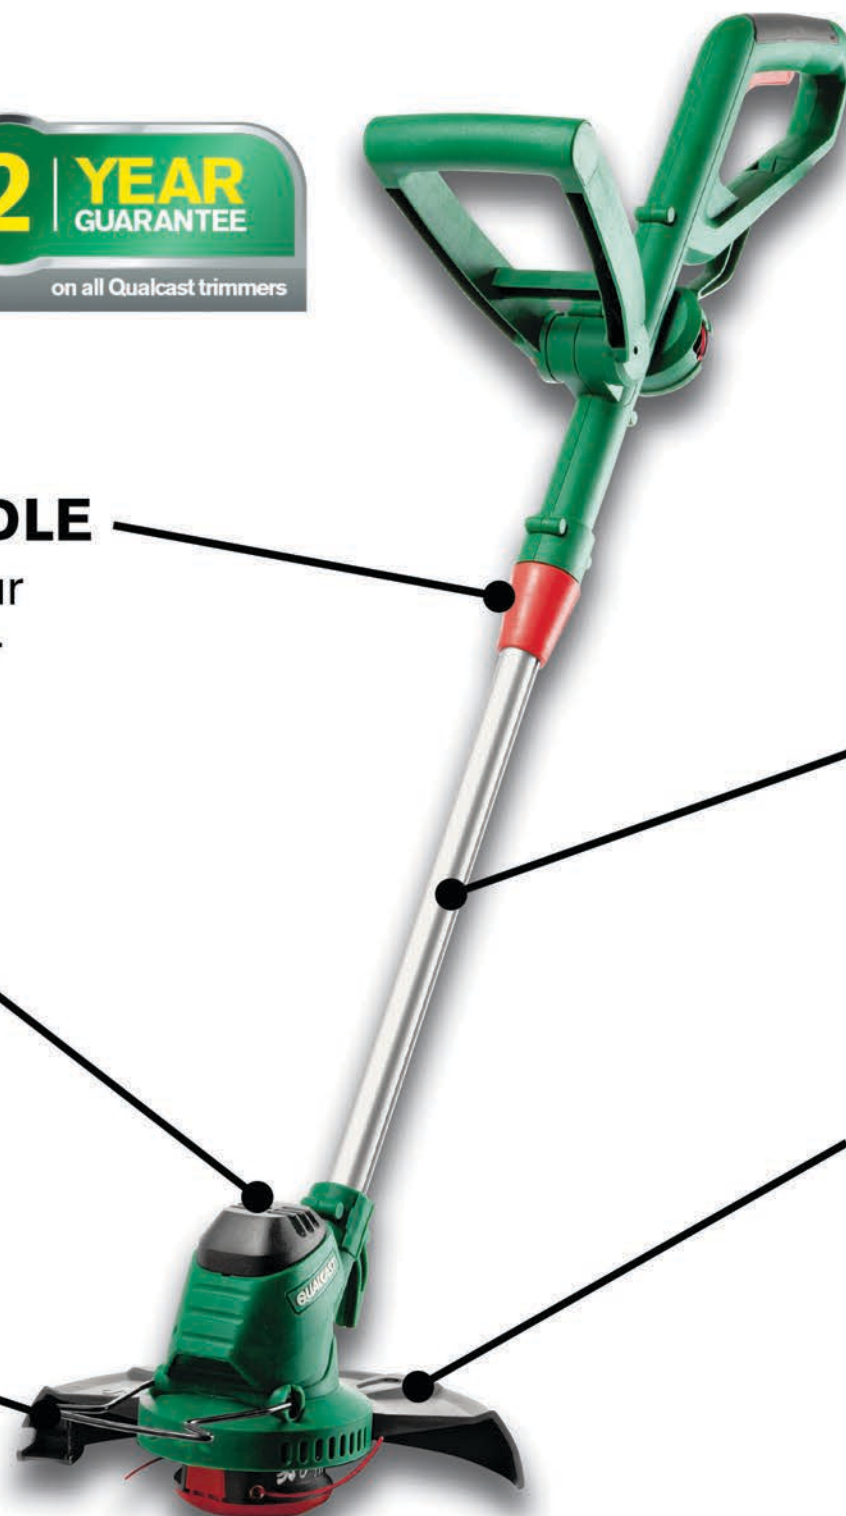

# QUALCAST 350 WATT CORDED GRASS TRIMMER

SUITABLE FOR BOTH TRIMMING AND EDGING LAWNS

## 6 METER CABLE

Ideal for smaller gardens and finishing areas your mower can't reach

## Suitable for Edging Lawns

Rotating base allows you to cut vertically, great for edging lawns