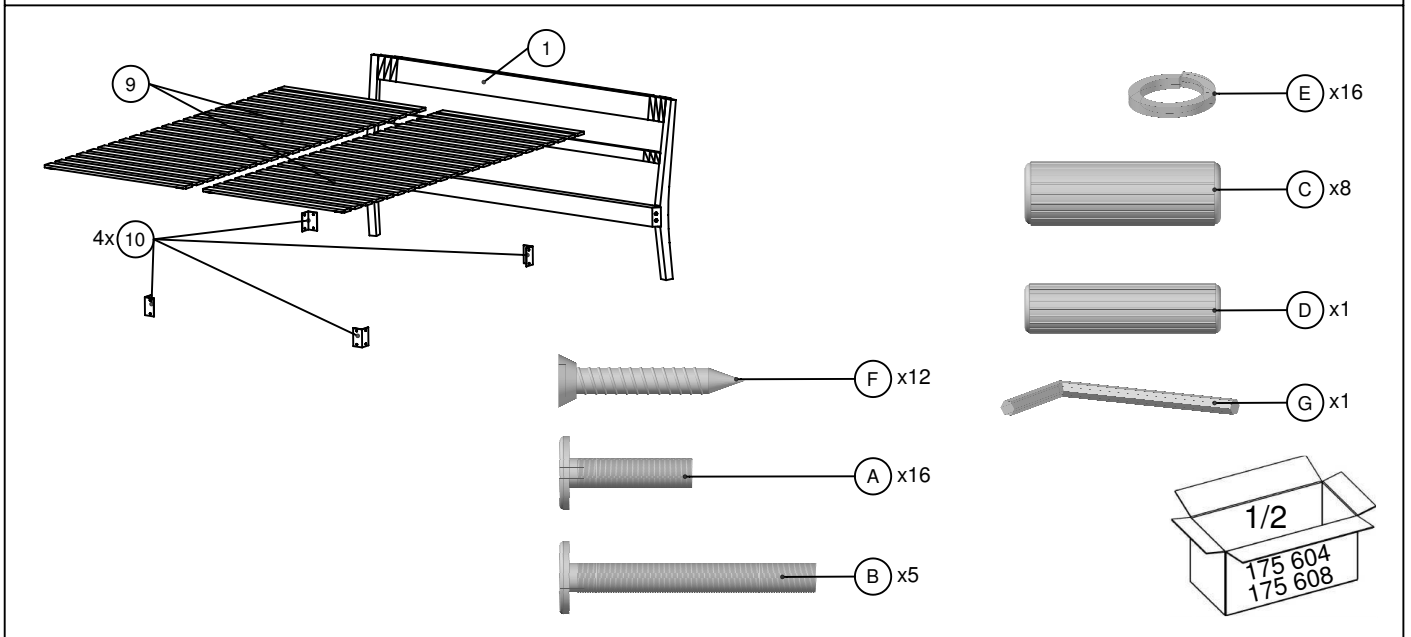

Components

Solid ash bed.