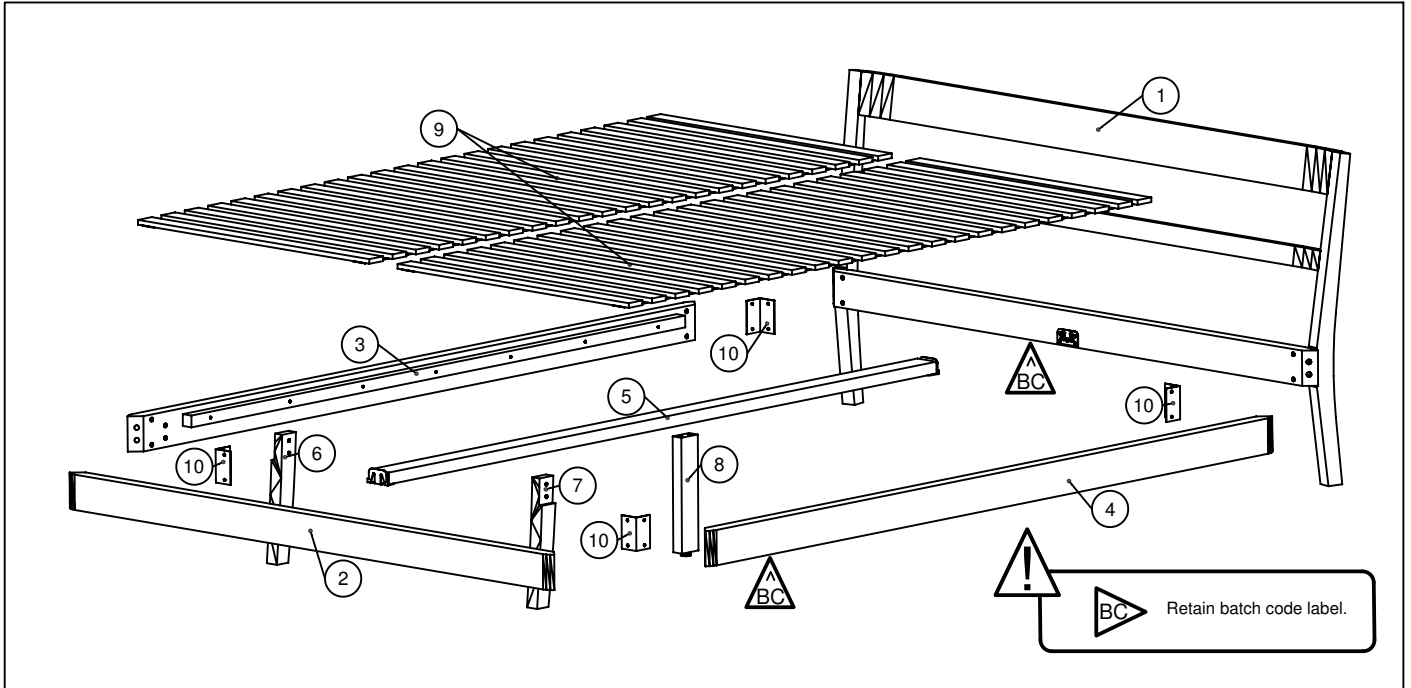

Components

Solid ash bed.