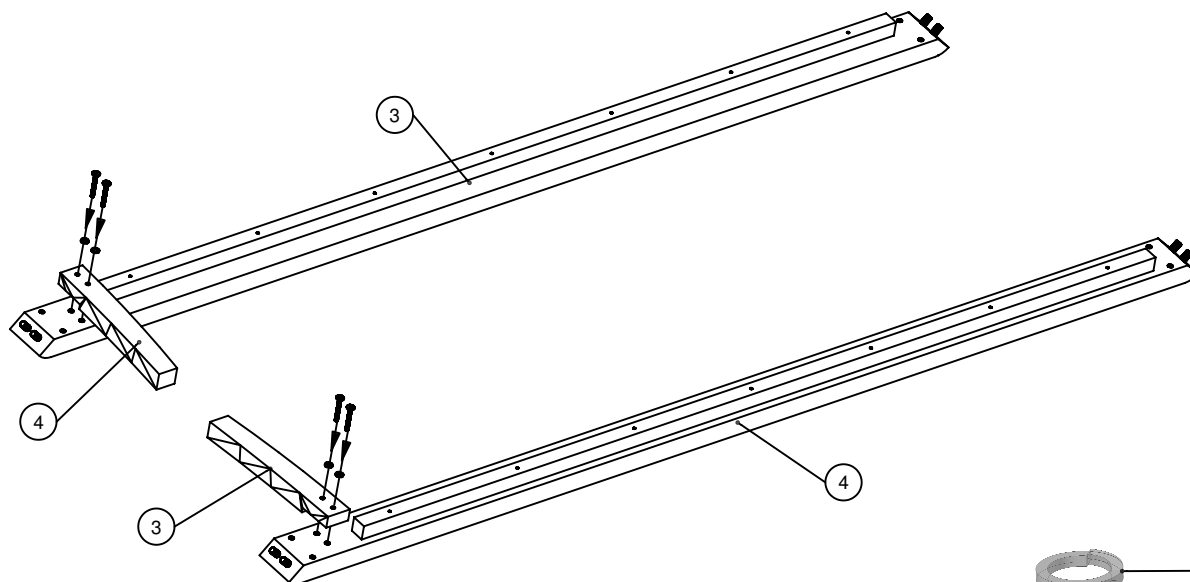

Plan to assemble the furniture as near as possible to the place you intend it to be used.
Do not place your furniture directly in front of radiators, fires, or any source of direct heat.
Ensure that the surface on which you are assembling furniture is clean and flat.
Before commencing assembly, please identify all components.
Do not discard the packaging until the unit is fully assembled to ensure that no fittings or components are disposed of.

1

2