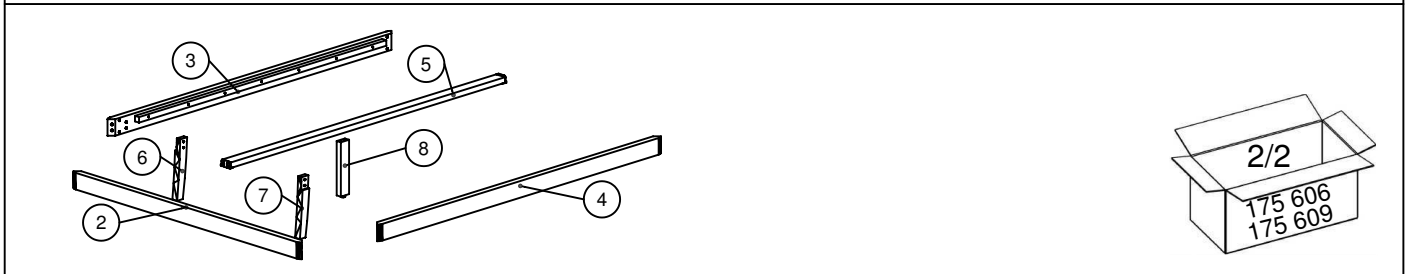

Components

Solid ash bed.