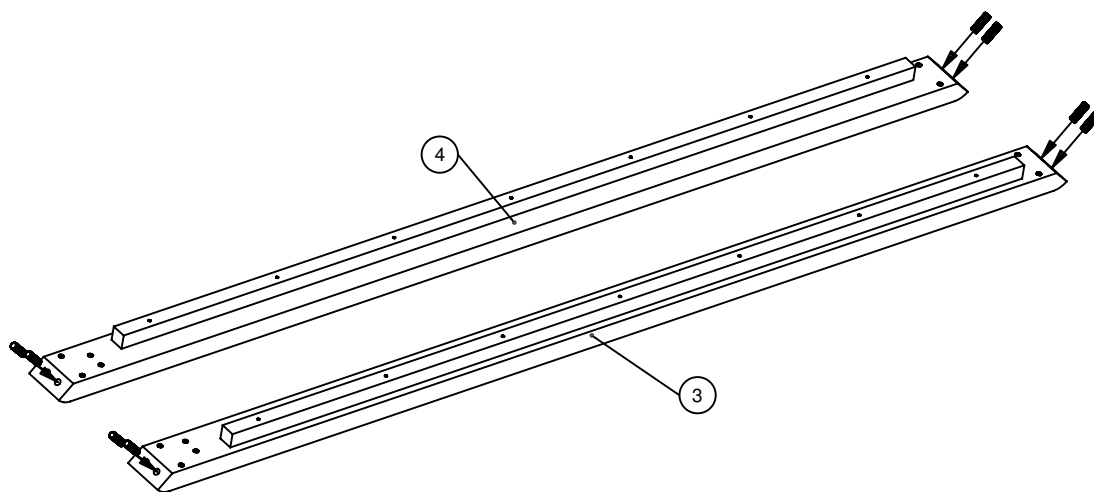

Plan to assemble the furniture as near as possible to the place you intend it to be used.
Do not place your furniture directly in front of radiators, fires, or any source of direct heat.
Ensure that the surface on which you are assembling furniture is clean and flat.
Before commencing assembly, please identify all components.
Do not discard the packaging until the unit is fully assembled to ensure that no fittings or components are disposed of.

1