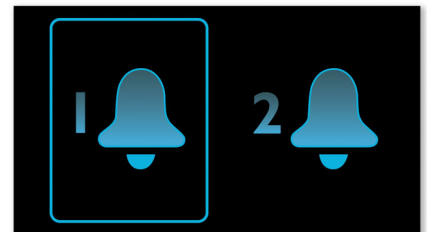

Dual alarm

The Philips audio system comes with two alarm times. Set one alarm time to wake you up and the other time to wake up your partner.

Battery back-up

Battery back-up ensures memory of time during power failure