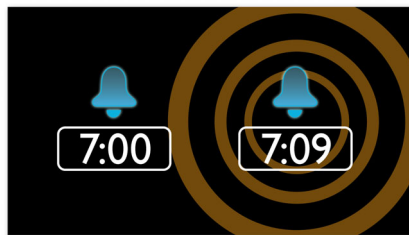

Repeat alarm

To counter oversleeping, the Philips Clock radio has a snooze feature. Should the alarm ring and you wish to continue sleeping a bit longer, simply press the Repeat Alarm button once and go back to sleep. Nine minutes later the alarm will ring again. You can continue to press the Repeat Alarm button every nine minutes until you turn off the alarm altogether.

Big display

The large display enables easy readability of the content on the screen. Now you can read the

time and alarm easily, even from a distance. It is ideal for the elderly or the visually restricted.