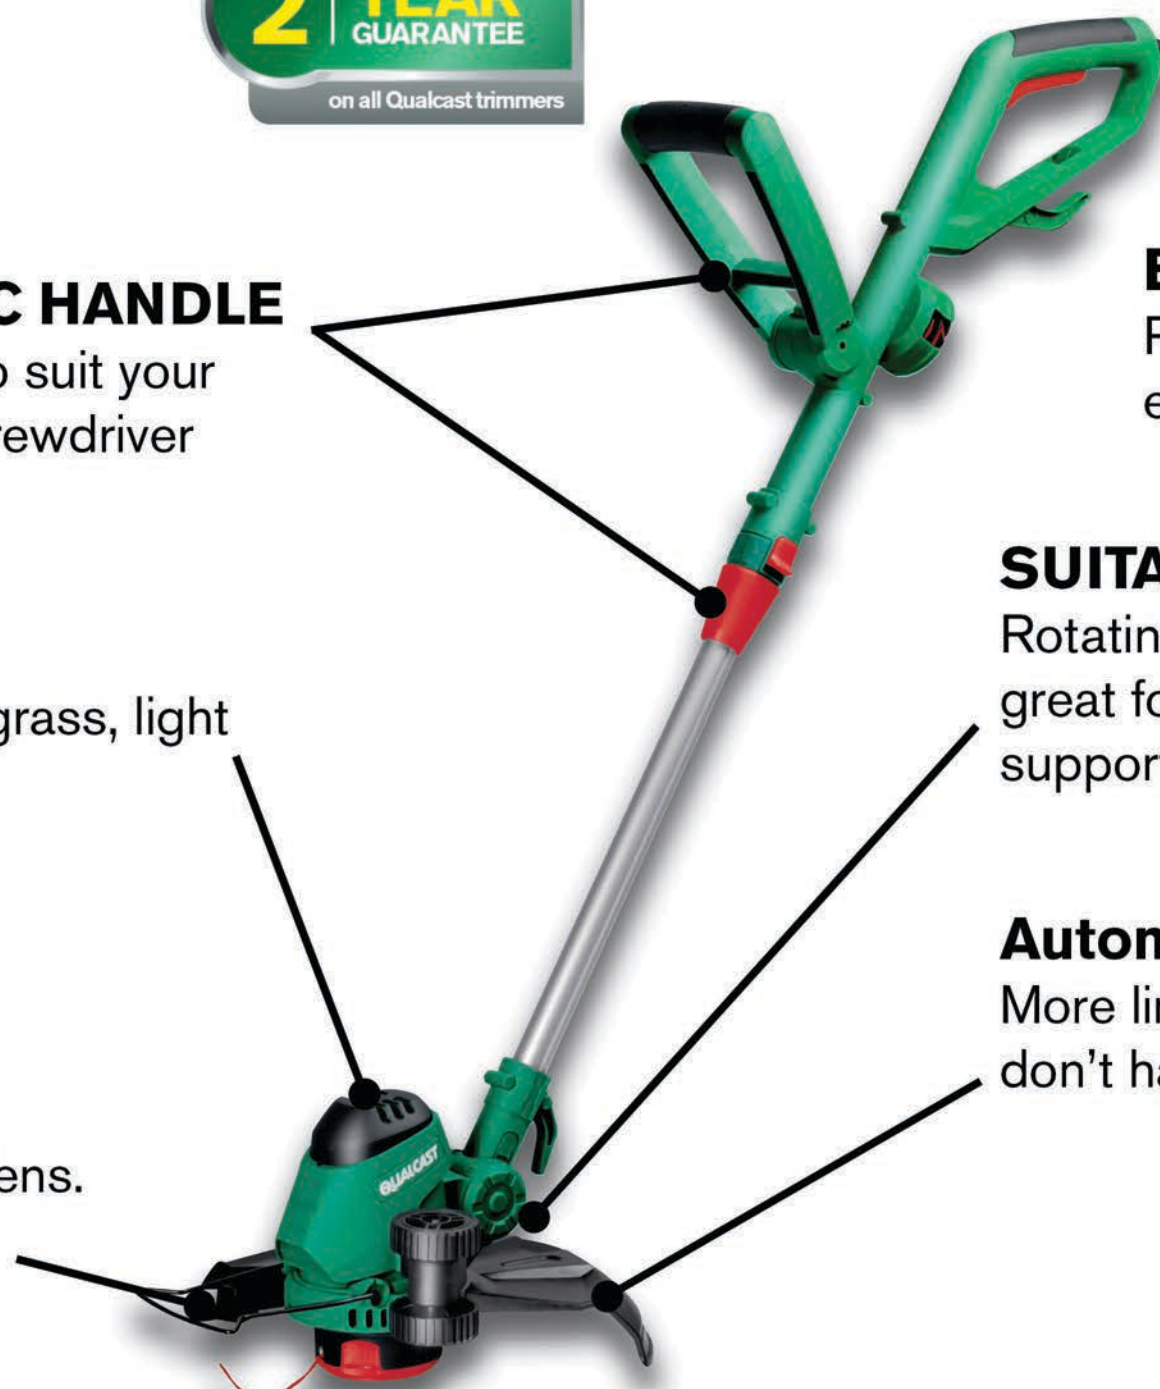

Automatic Line Feed

More line is automatically fed out so you don't have to stop each time the line breaks

Argos Catalogue No. 1455434

All Qualcast garden power products and pressure washers include a FREE 2 year guarantee. So whether it's a lawnmower that you use weekly or a hedge trimmer that you use occasionally, you have the peace of mind that with Qualcast, the product is built to last.