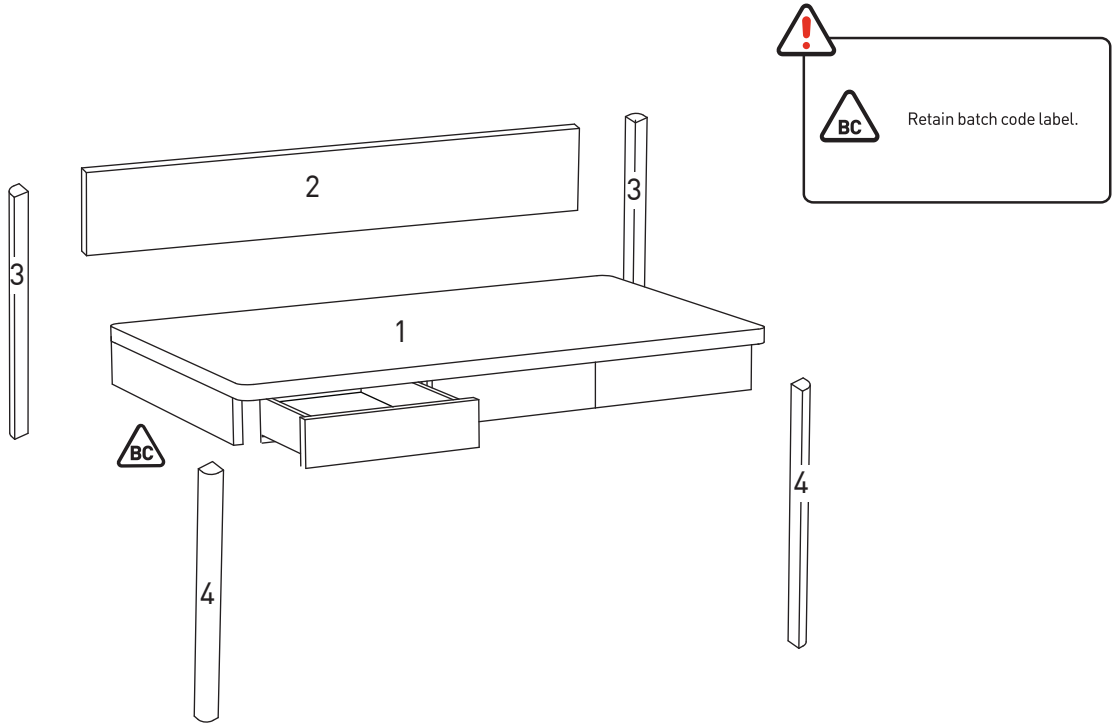

Components /

WARNING! Keep children away from the assembly area.
Small component parts are a choking hazard.
Dispose of plastic bags safely.