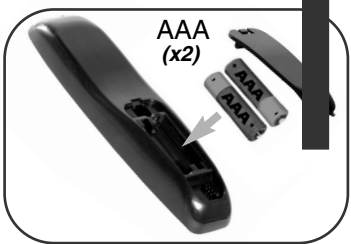

TOTAL[®] Control

URC-2910

TV

Quick & Easy Set Up (Direct code set up)

Your **TOTAL CONTROL TV** universal remote requires 2 new AAA alkaline batteries.

1

Bennet TV
(example)

Page 6 - 11