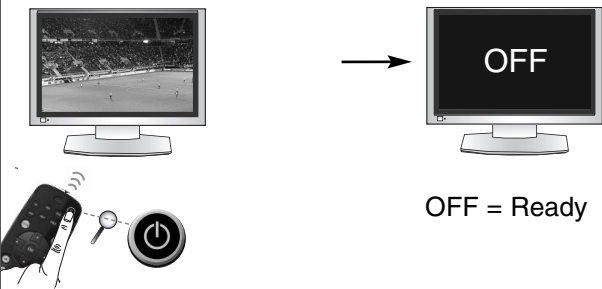

2

3

4

Keypad

TV : Television / LCD / Plasma / Projector
/ Rear Projector.....6 - 11

POWER (On/OFF) - Red LED

Low Batterie

The TOTAL CONTROL will indicate low batterie level by lighting up 5 times after a key press.