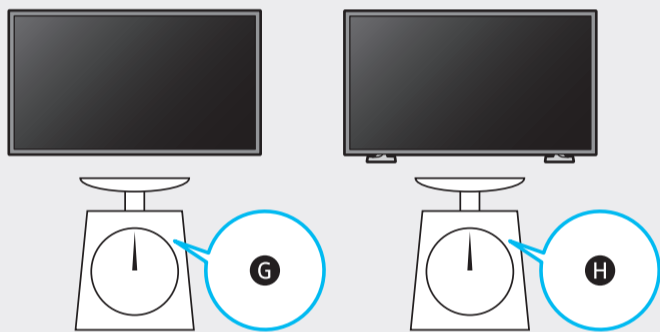

7

8

	A	B	C	D	E	F	G	H
40T52**	36.3 inches (922.7 mm) (92.27 cm)	20.9 inches (531.0 mm) (53.10 cm)	2.9 inches (72.6 mm) (7.26 cm)	21.8 inches (552.5 mm) (55.25 cm)	6.7 inches (170.3 mm) (17.03 cm)	39.5 inches (100 cm)	15.4 lbs (7.0 kg)	15.9 lbs (7.2 kg)
40T53**	36.1 inches (917.1 mm) (91.71 cm)	20.8 inches (527.7 mm) (52.77 cm)	3.0 inches (77.0 mm) (7.70 cm)	21.7 inches (552.4 mm) (55.24 cm)	6.7 inches (170.3 mm) (17.03 cm)	39.5 inches (100 cm)	15.4 lbs (7.0 kg)	15.9 lbs (7.2 kg)
43T53** 43T54** 43T55** 43T6*** 43T65** 43TE5*	38.6 inches (979.9 mm) (97.99 cm)	22.5 inches (571.9 mm) (57.19 cm)	3.0 inches (77.3 mm) (7.73 cm)	23.5 inches (596.6 mm) (59.66 cm)	6.7 inches (170.3 mm) (17.03 cm)	42.5 inches (108 cm)	17.6 lbs (8.0 kg)	18.1 lbs (8.2 kg)
43T57**	38.6 inches (979.9 mm) (97.99 cm)	22.5 inches (571.9 mm) (57.19 cm)	3.0 inches (77.3 mm) (7.73 cm)	23.5 inches (596.6 mm) (59.66 cm)	6.7 inches (170.3 mm) (17.03 cm)	42.5 inches (108 cm)	18.1 lbs (8.2 kg)	18.5 lbs (8.4 kg)

*: 0-9, A-Z

	VESA A x B (mm)	C (mm)	D x 4
40T52**	200 x 200	20-21	M8
40T53**		25.7-27.7	
43T53** 43T54** 43T55** 43T6*** 43T65** 43TE5*		25.2-27.2	
43T57**		21.1-23.1	

*: 0-9, A-Z

SAMSUNG

QUICK SETUP GUIDE