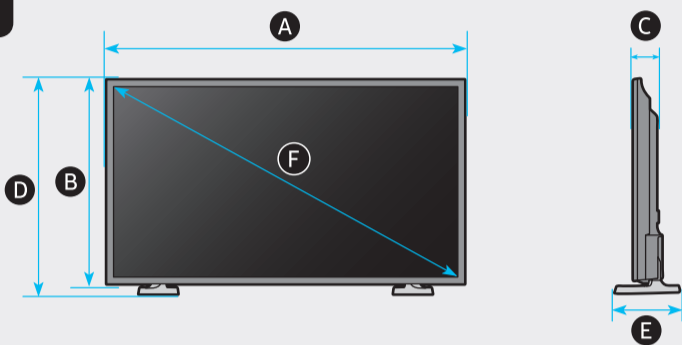

7

8

	A	B	C	D	E	F	G	H
40T52**	36.3 inches (922.7 mm) (92.27 cm)	20.9 inches (531.0 mm) (53.10 cm)	2.9 inches (72.6 mm) (7.26 cm)	21.8 inches (552.5 mm) (55.25 cm)	6.7 inches (170.3 mm) (17.03 cm)	39.5 inches (100 cm)	15.4 lbs (7.0 kg)	15.9 lbs (7.2 kg)
40T53**	36.1 inches (917.1 mm) (91.71 cm)	20.8 inches (527.7 mm) (52.77 cm)	3.0 inches (77.0 mm) (7.70 cm)	21.7 inches (552.4 mm) (55.24 cm)	6.7 inches (170.3 mm) (17.03 cm)	39.5 inches (100 cm)	15.4 lbs (7.0 kg)	15.9 lbs (7.2 kg)
43T53** 43T54** 43T55** 43T6*** 43T65** 43TE5*	38.6 inches (979.9 mm) (97.99 cm)	22.5 inches (571.9 mm) (57.19 cm)	3.0 inches (77.3 mm) (7.73 cm)	23.5 inches (596.6 mm) (59.66 cm)	6.7 inches (170.3 mm) (17.03 cm)	42.5 inches (108 cm)	17.6 lbs (8.0 kg)	18.1 lbs (8.2 kg)
43T57**	38.6 inches (979.9 mm) (97.99 cm)	22.5 inches (571.9 mm) (57.19 cm)	3.0 inches (77.3 mm) (7.73 cm)	23.5 inches (596.6 mm) (59.66 cm)	6.7 inches (170.3 mm) (17.03 cm)	42.5 inches (108 cm)	18.1 lbs (8.2 kg)	18.5 lbs (8.4 kg)

*: 0-9, A-Z

	VESA A x B (mm)	C (mm)	D x 4
40T52**	200 x 200	20-21	M8
40T53**		25.7-27.7	
43T53** 43T54** 43T55** 43T6*** 43T65** 43TE5*		25.2-27.2	
43T57**		21.1-23.1	

*: 0-9, A-Z

SAMSUNG

QUICK SETUP GUIDE