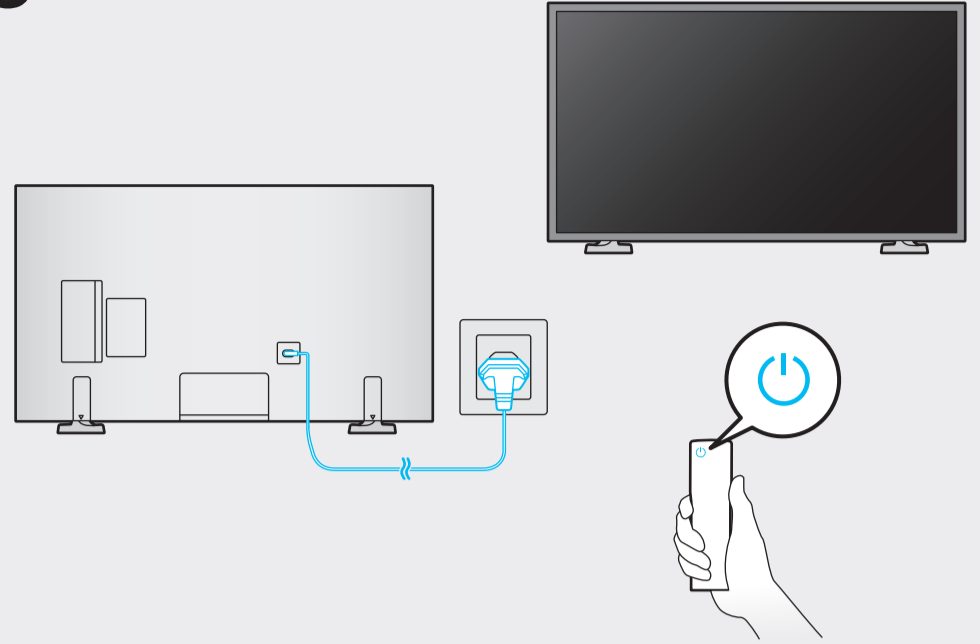

8

	A	B	C	D	E	F	G	H
40T52**	36.3 inches (922.7 mm) (92.27 cm)	20.9 inches (531.0 mm) (53.10 cm)	2.9 inches (72.6 mm) (7.26 cm)	21.8 inches (552.5 mm) (55.25 cm)	6.7 inches (170.3 mm) (17.03 cm)	39.5 inches (100 cm)	15.4 lbs (7.0 kg)	15.9 lbs (7.2 kg)
40T53**	36.1 inches (917.1 mm) (91.71 cm)	20.8 inches (527.7 mm) (52.77 cm)	3.0 inches (77.0 mm) (7.70 cm)	21.7 inches (552.4 mm) (55.24 cm)	6.7 inches (170.3 mm) (17.03 cm)	39.5 inches (100 cm)	15.4 lbs (7.0 kg)	15.9 lbs (7.2 kg)
43T53** 43T54** 43T55** 43T6*** 43T65** 43TE5*	38.6 inches (979.9 mm) (97.99 cm)	22.5 inches (571.9 mm) (57.19 cm)	3.0 inches (77.3 mm) (7.73 cm)	23.5 inches (596.6 mm) (59.66 cm)	6.7 inches (170.3 mm) (17.03 cm)	42.5 inches (108 cm)	17.6 lbs (8.0 kg)	18.1 lbs (8.2 kg)
43T57**	38.6 inches (979.9 mm) (97.99 cm)	22.5 inches (571.9 mm) (57.19 cm)	3.0 inches (77.3 mm) (7.73 cm)	23.5 inches (596.6 mm) (59.66 cm)	6.7 inches (170.3 mm) (17.03 cm)	42.5 inches (108 cm)	18.1 lbs (8.2 kg)	18.5 lbs (8.4 kg)

*: 0-9, A-Z