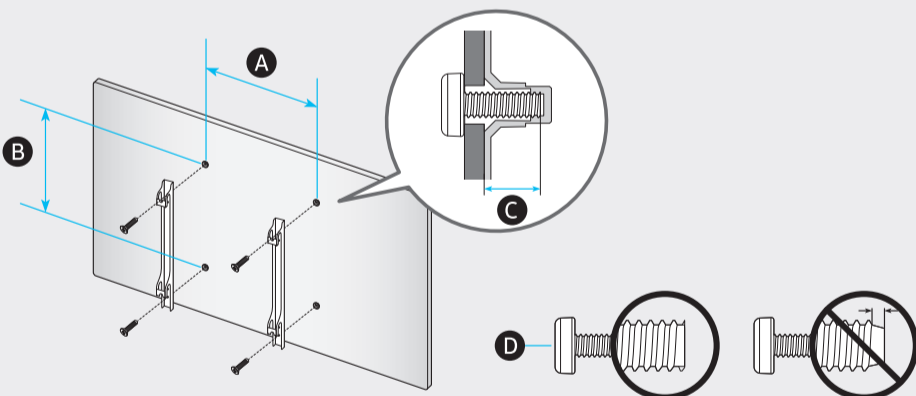

7

8

	A	B	C	D	E	F	G	H
40T52**	36.3 inches (922.7 mm) (92.27 cm)	20.9 inches (531.0 mm) (53.10 cm)	2.9 inches (72.6 mm) (7.26 cm)	21.8 inches (552.5 mm) (55.25 cm)	6.7 inches (170.3 mm) (17.03 cm)	39.5 inches (100 cm)	15.4 lbs (7.0 kg)	15.9 lbs (7.2 kg)
40T53**	36.1 inches (917.1 mm) (91.71 cm)	20.8 inches (527.7 mm) (52.77 cm)	3.0 inches (77.0 mm) (7.70 cm)	21.7 inches (552.4 mm) (55.24 cm)	6.7 inches (170.3 mm) (17.03 cm)	39.5 inches (100 cm)	15.4 lbs (7.0 kg)	15.9 lbs (7.2 kg)
43T53** 43T54** 43T55** 43T6*** 43T65** 43TE5*	38.6 inches (979.9 mm) (97.99 cm)	22.5 inches (571.9 mm) (57.19 cm)	3.0 inches (77.3 mm) (7.73 cm)	23.5 inches (596.6 mm) (59.66 cm)	6.7 inches (170.3 mm) (17.03 cm)	42.5 inches (108 cm)	17.6 lbs (8.0 kg)	18.1 lbs (8.2 kg)
43T57**	38.6 inches (979.9 mm) (97.99 cm)	22.5 inches (571.9 mm) (57.19 cm)	3.0 inches (77.3 mm) (7.73 cm)	23.5 inches (596.6 mm) (59.66 cm)	6.7 inches (170.3 mm) (17.03 cm)	42.5 inches (108 cm)	18.1 lbs (8.2 kg)	18.5 lbs (8.4 kg)

*: 0-9, A-Z

	VESA A x B (mm)	C (mm)	D x 4
40T52**	200 x 200	20-21	M8
40T53**		25.7-27.7	
43T53** 43T54** 43T55** 43T6*** 43T65** 43TE5*		25.2-27.2	
43T57**		21.1-23.1	

*: 0-9, A-Z

SAMSUNG

QUICK SETUP GUIDE