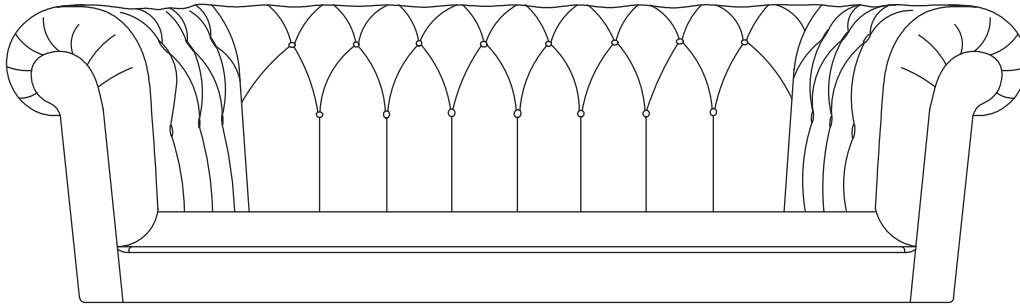

- Assemble the item as close to its final position (in the same room) as possible.
- Assemble on a soft level surface to avoid damaging the unit or your floor.

- We do not recommend the use of power drill/drivers for inserting screws as this could damage the unit. Only use hand screwdrivers.
- Parts of the assembly will be easier with 2 people.
- Dispose of all packaging carefully and responsibly.

Parts

- 1** Sofa Body
(Chair: 1220 x 900 x 635 mm)
(2 Seat Sofa: 1800 x 900 x 635 mm)
(3 Seat Sofa: 2200 x 900 x 635 mm)

- 2** Reversible Seat Cushion (Chair)
(630 x 600 x 160 mm)

- 3** Reversible Seat Cushion (Right)
2 Seat (610 x 600 x 160 mm)
3 Seat (805 x 600 x 160 mm)

- 4** Reversible Seat Cushion (Left)
2 Seat (610 x 600 x 160 mm)
3 Seat (805 x 600 x 160 mm)

- 5** Leg x 4
(85 x 135 mm)
Note: Packed inside zipped cover
on the underside of sofa body.

- 6** Support Leg
3 seat (50/30 x 130 mm)
Note: Packed inside zipped cover
on the underside of sofa body.