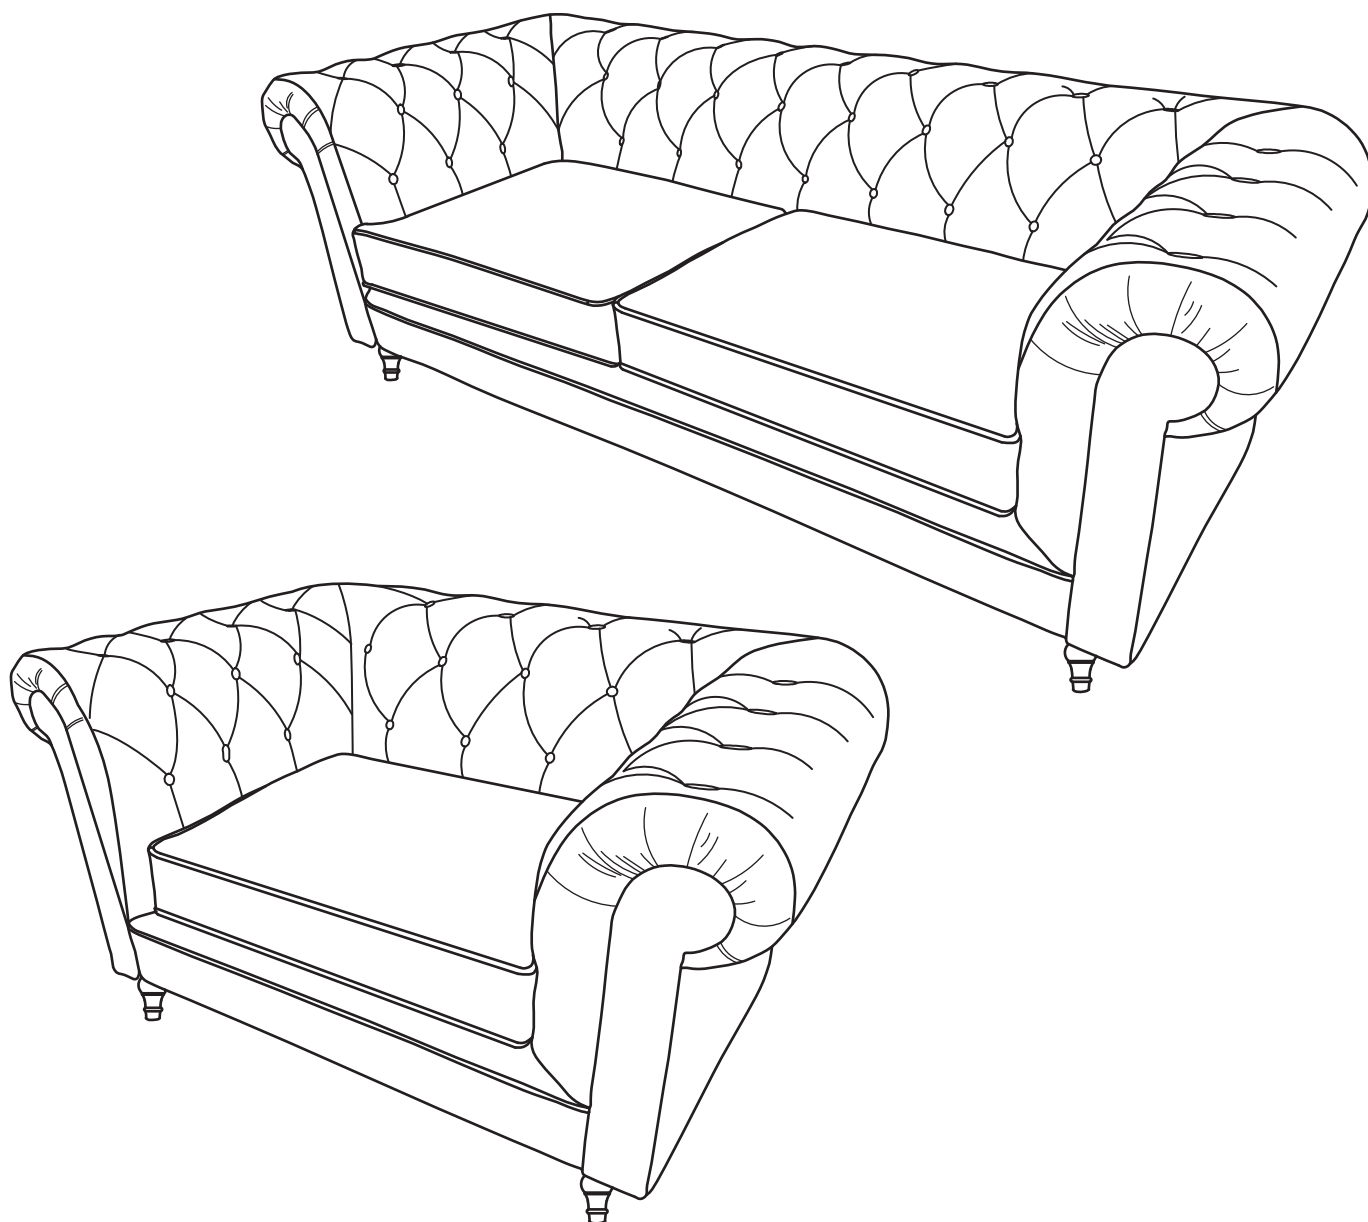

Chesterfield habitat

Spare Parts

www.argos-support.co.uk

Help@ClickSpares.co.uk

0370 112 1928

Customer Support

0345 640 2020