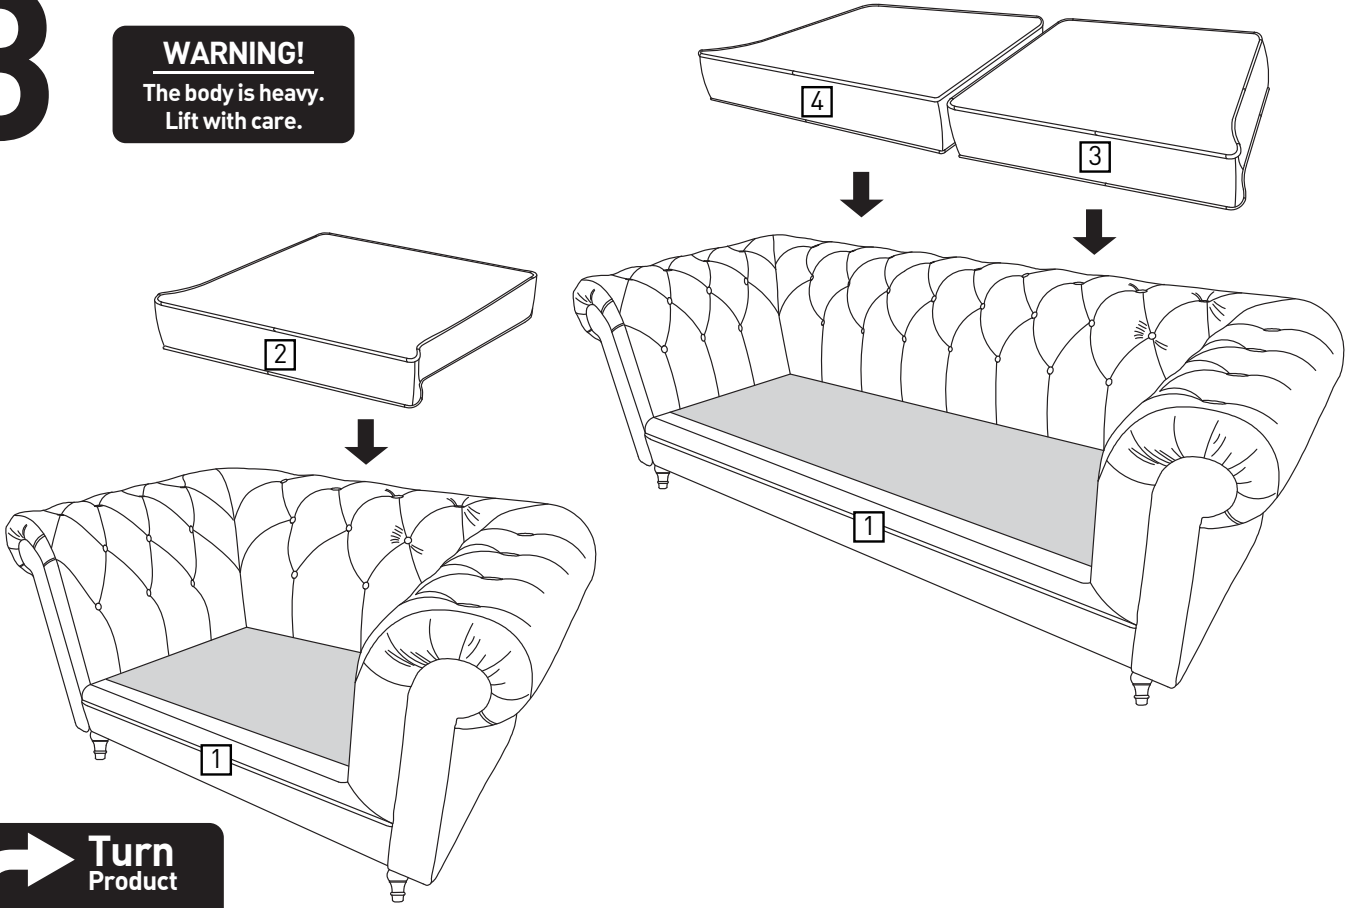

Parts

- 1** Sofa Body
(Chair: 1220 x 900 x 635 mm)
(2 Seat Sofa: 1800 x 900 x 635 mm)
(3 Seat Sofa: 2200 x 900 x 635 mm)

- 2** Reversible Seat Cushion (Chair)
(630 x 600 x 160 mm)

- 3** Reversible Seat Cushion (Right)
2 Seat (610 x 600 x 160 mm)
3 Seat (805 x 600 x 160 mm)

- 4** Reversible Seat Cushion (Left)
2 Seat (610 x 600 x 160 mm)
3 Seat (805 x 600 x 160 mm)

- 5** Leg x 4
(85 x 135 mm)
Note: Packed inside zipped cover
on the underside of sofa body.

- 6** Support Leg
3 seat (50/30 x 130 mm)
Note: Packed inside zipped cover
on the underside of sofa body.

1

WARNING!
The body is heavy.
Lift with care.

Legs, Support leg (3 seat only) packed inside zipped cover on the underside of sofa body 1.

2

Ensure the legs are fully screwed in, but do not overtighten!

3

WARNING!
The body is heavy.
Lift with care.