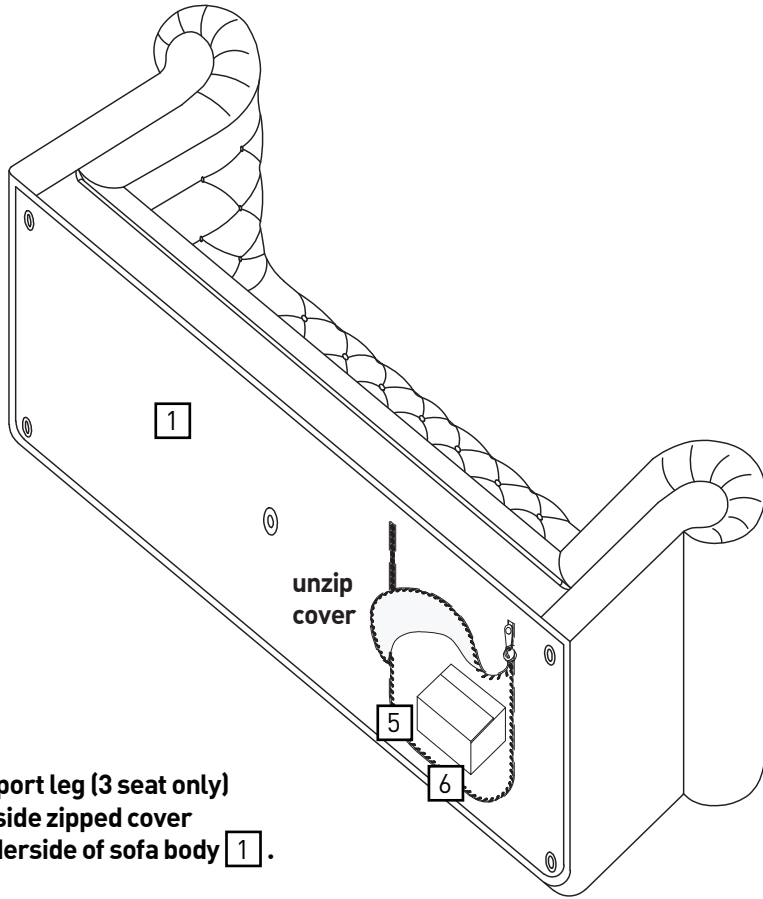

Parts

- 1** Sofa Body
(Chair: 1220 x 900 x 635 mm)
(2 Seat Sofa: 1800 x 900 x 635 mm)
(3 Seat Sofa: 2200 x 900 x 635 mm)

- 2** Reversible Seat Cushion (Chair)
(630 x 600 x 160 mm)

- 3** Reversible Seat Cushion (Right)
2 Seat (610 x 600 x 160 mm)
3 Seat (805 x 600 x 160 mm)

- 4** Reversible Seat Cushion (Left)
2 Seat (610 x 600 x 160 mm)
3 Seat (805 x 600 x 160 mm)

- 5** Leg x 4
(85 x 135 mm)
Note: Packed inside zipped cover
on the underside of sofa body.

- 6** Support Leg
3 seat (50/30 x 130 mm)
Note: Packed inside zipped cover
on the underside of sofa body.

1

WARNING!
The body is heavy.
Lift with care.

Legs, Support leg (3 seat only) packed inside zipped cover on the underside of sofa body 1.

2

Ensure the legs are fully screwed in, but do not overtighten!

3

WARNING!
The body is heavy.
Lift with care.