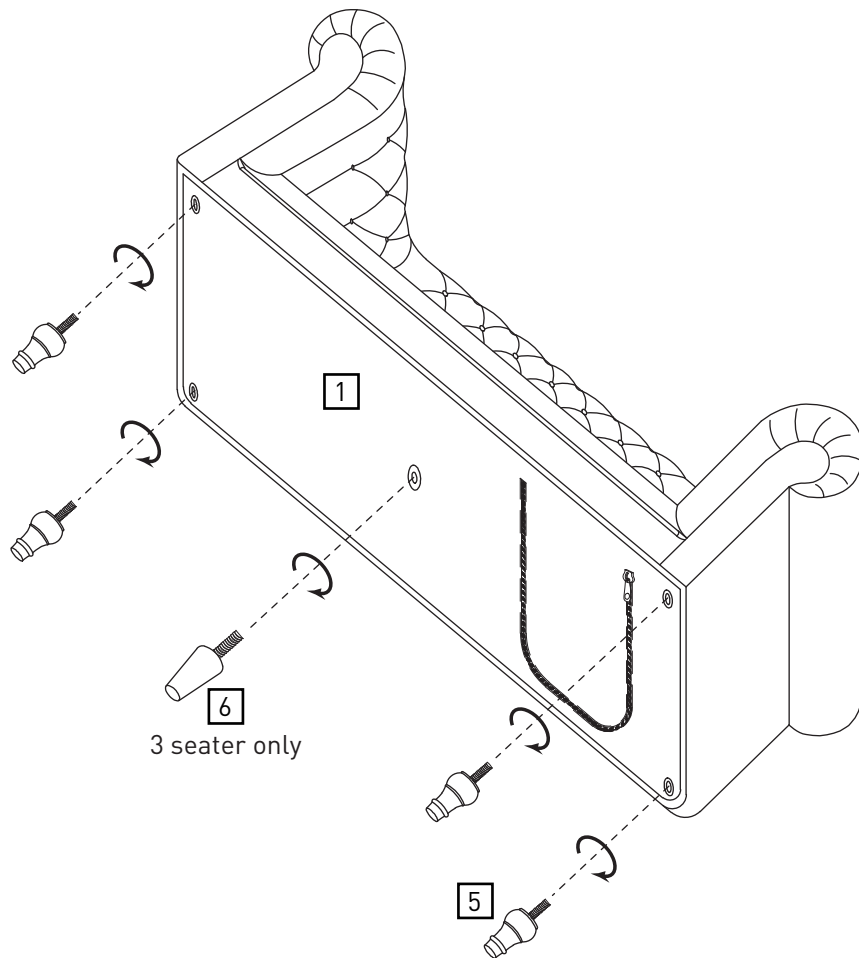

Parts

- 1** Sofa Body
(Chair: 1220 x 900 x 635 mm)
(2 Seat Sofa: 1800 x 900 x 635 mm)
(3 Seat Sofa: 2200 x 900 x 635 mm)

- 2** Reversible Seat Cushion (Chair)
(630 x 600 x 160 mm)

- 3** Reversible Seat Cushion (Right)
2 Seat (610 x 600 x 160 mm)
3 Seat (805 x 600 x 160 mm)

- 4** Reversible Seat Cushion (Left)
2 Seat (610 x 600 x 160 mm)
3 Seat (805 x 600 x 160 mm)

- 5** Leg x 4
(85 x 135 mm)
Note: Packed inside zipped cover
on the underside of sofa body.

- 6** Support Leg
3 seat (50/30 x 130 mm)
Note: Packed inside zipped cover
on the underside of sofa body.

1

WARNING!
The body is heavy.
Lift with care.

Legs, Support leg (3 seat only) packed inside zipped cover on the underside of sofa body 1.

2

Ensure the legs are fully screwed in, but do not overtighten!

3

WARNING!
The body is heavy.
Lift with care.