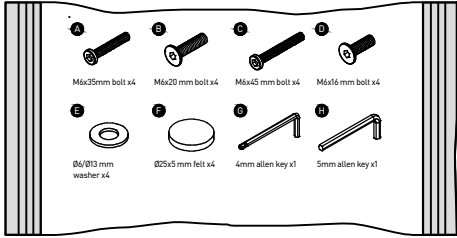

1 Backrest
(465x560x125mm)

2 Seat
(480x450x60mm)

3 Armrest support
(250x30x5mm)x2

4 Leg
(645x565x30mm)x2

5 Rail
(280x25x45mm)x2

1

2

3