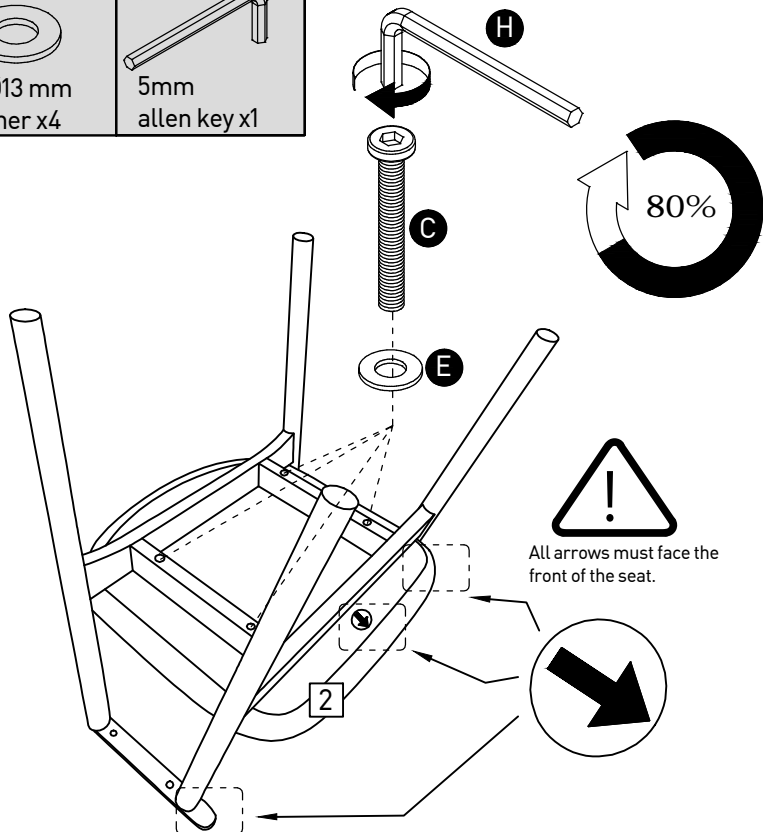

1 Backrest
(465x560x125mm)

2 Seat
(480x450x60mm)

3 Armrest support
(250x30x5mm)x2

4 Leg
(645x565x30mm)x2

5 Rail
(280x25x45mm)x2

1

2

3

4

All arrows must face the
front of the seat.

5

6

7

8

9