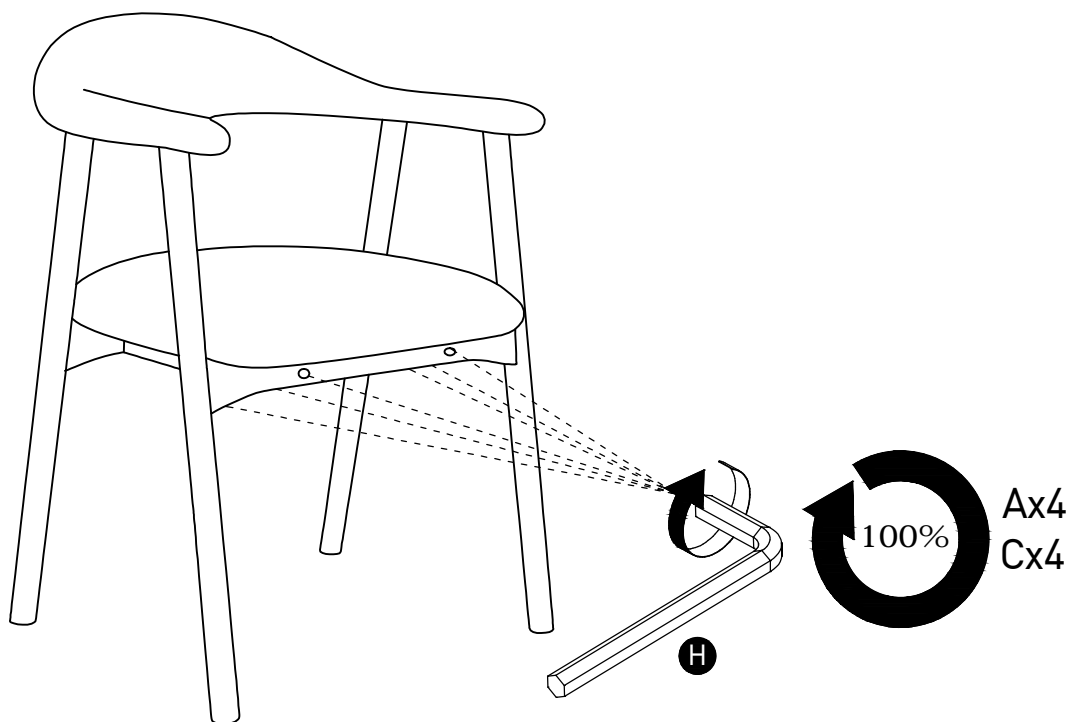

1 Backrest
(465x560x125mm)

2 Seat
(480x450x60mm)

3 Armrest support
(250x30x5mm)x2

4 Leg
(645x565x30mm)x2

5 Rail
(280x25x45mm)x2

1

2

3

4

All arrows must face the
front of the seat.

5

6

7

8

9