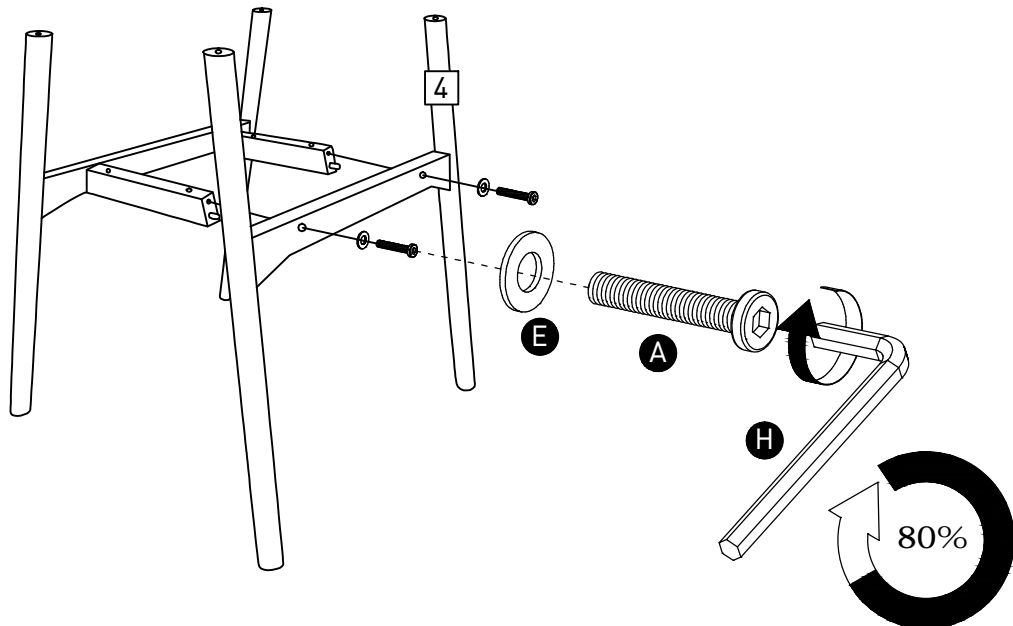

1 Backrest
(465x560x125mm)

2 Seat
(480x450x60mm)

3 Armrest support
(250x30x5mm)x2

4 Leg
(645x565x30mm)x2

5 Rail
(280x25x45mm)x2

1

2

3