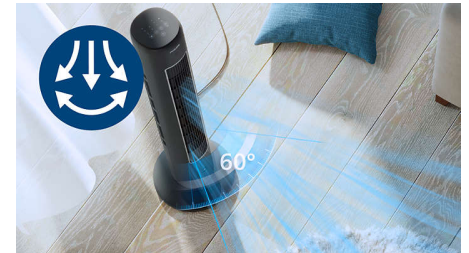

Rotation function

Optimum oscillation that ensures that air is circulated throughout your room. No more hot spots or stuffy air, just a comfortable and cool experience.