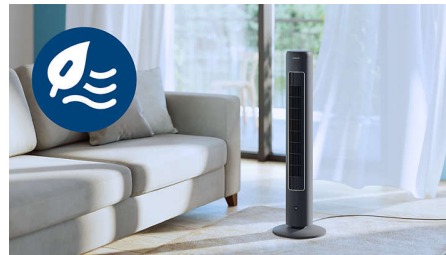

Refreshing Natural wind

Bring the refreshing feeling of an outdoor breeze into your room with the Natural Wind mode and enjoy a more natural and invigorating indoor experience.