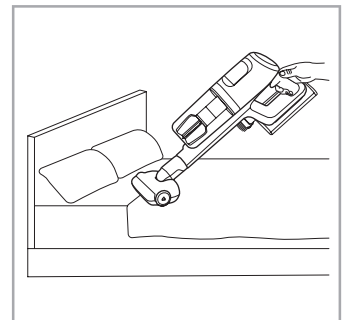

support.emea.aeg.com www.aeg.com

2.5h 100%

- 100%
- 75-100%
- 50-75%
- 25-50%
- 0%

ADC-42FMG-35 35042EPB
ADC-42FMG-35 35042EPG

✗ ✗

✓ ✓

ON OFF

 www.shop.aeg.com