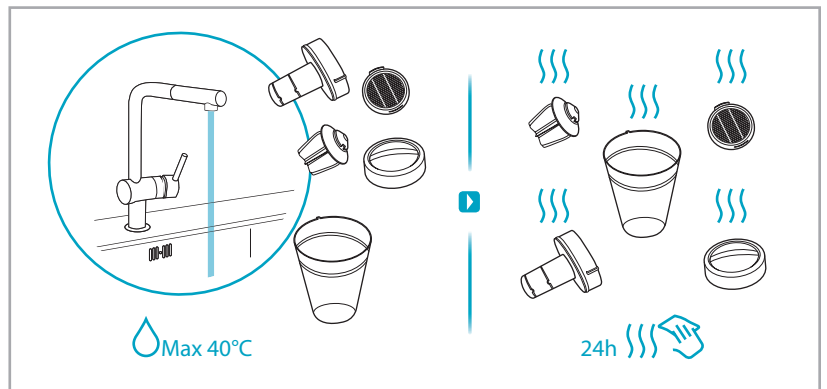

support.emea.aeg.com www.aeg.com

2.5h 100%

- 100%
- 75-100%
- 50-75%
- 25-50%
- 0%

ADC-42FMG-35 35042EPB
ADC-42FMG-35 35042EPG

✗ ✗

✓ ✓

ON OFF

 www.shop.aeg.com