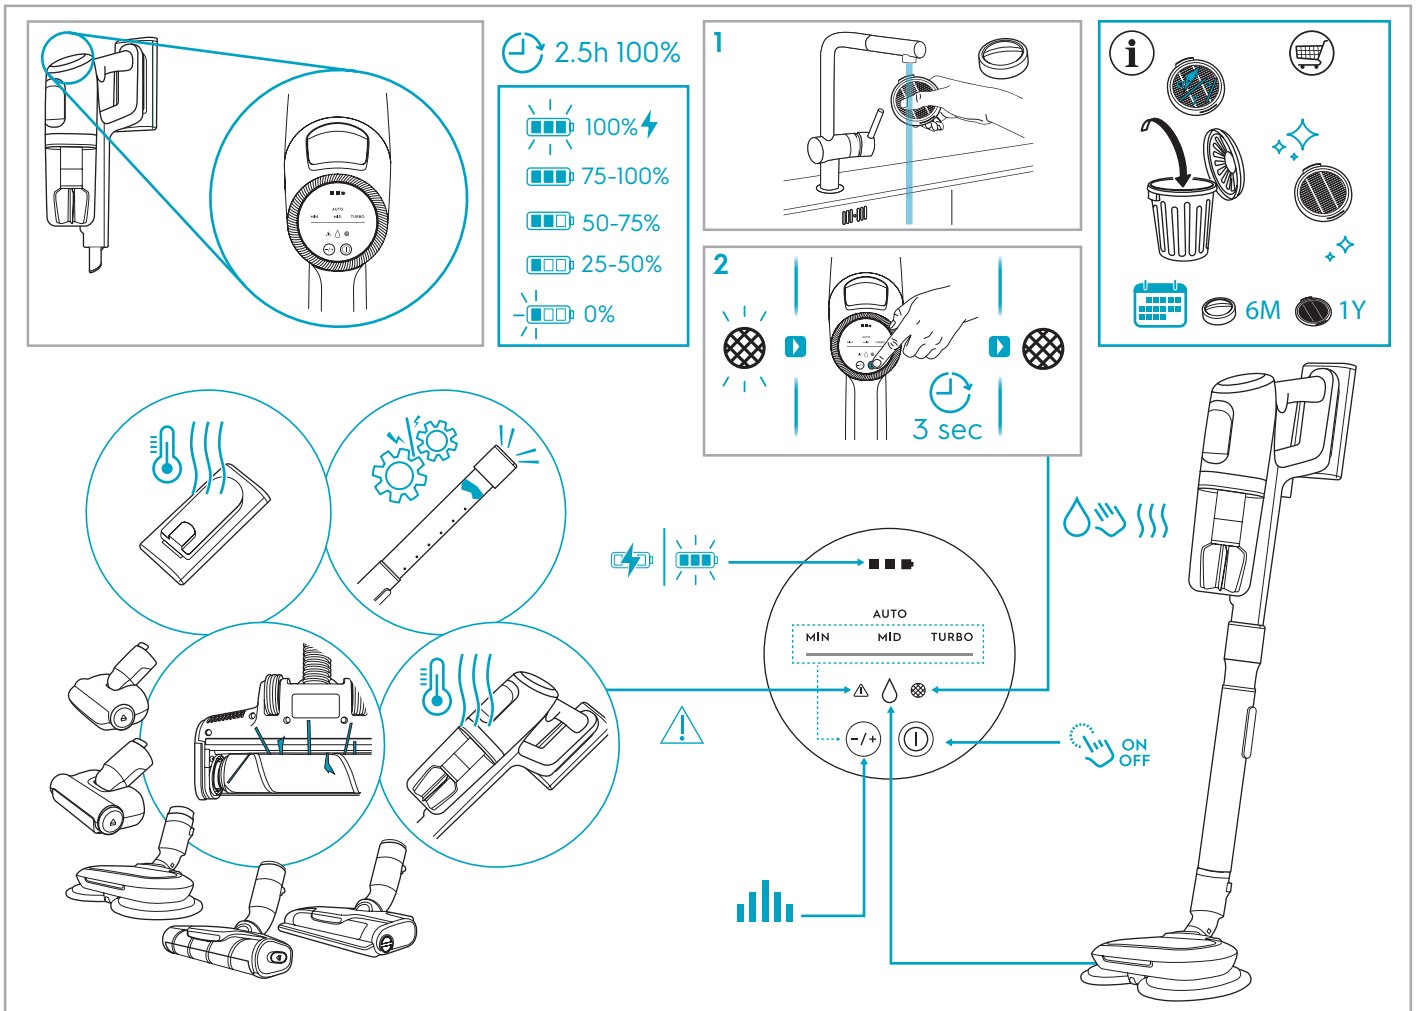

support.emea.aeg.com www.aeg.com

2.5h 100%

- 100%
- 75-100%
- 50-75%
- 25-50%
- 0%

ADC-42FMG-35 35042EPB
ADC-42FMG-35 35042EPG

✗ ✗

✓ ✓

ON OFF

 www.shop.aeg.com