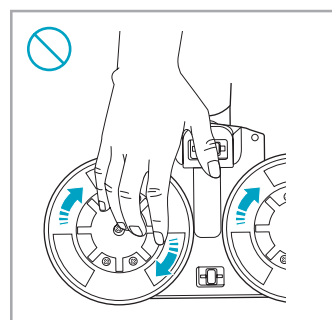

support.emea.aeg.com www.aeg.com

2.5h 100%

- 100%
- 75-100%
- 50-75%
- 25-50%
- 0%

ADC-42FMG-35 35042EPB
ADC-42FMG-35 35042EPG

✗ ✗

✓ ✓

ON OFF

 www.shop.aeg.com