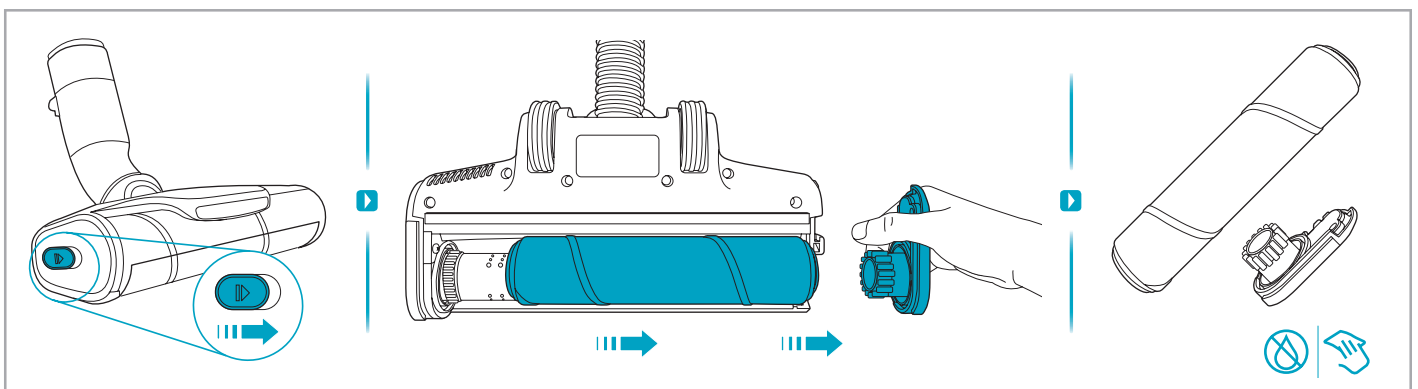

support.emea.aeg.com www.aeg.com

2.5h 100%

- 100%
- 75-100%
- 50-75%
- 25-50%
- 0%

ADC-42FMG-35 35042EPB
ADC-42FMG-35 35042EPG

✗ ✗

✓ ✓

ON OFF

 www.shop.aeg.com