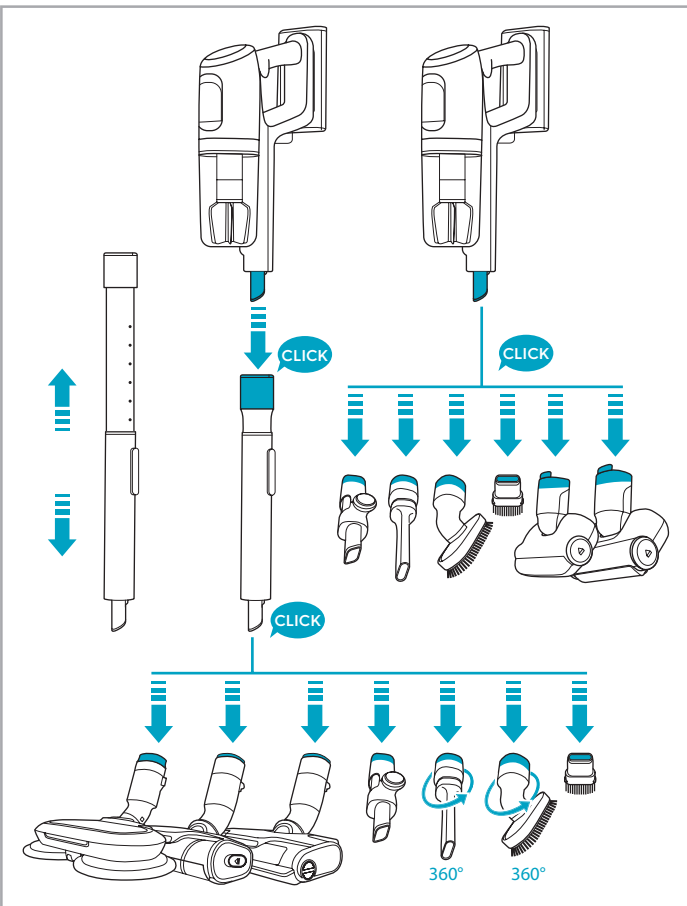

support.emea.aeg.com www.aeg.com

2.5h 100%

- 100%
- 75-100%
- 50-75%
- 25-50%
- 0%

ADC-42FMG-35 35042EPB
ADC-42FMG-35 35042EPG

✗ ✗

✓ ✓

ON OFF

 www.shop.aeg.com