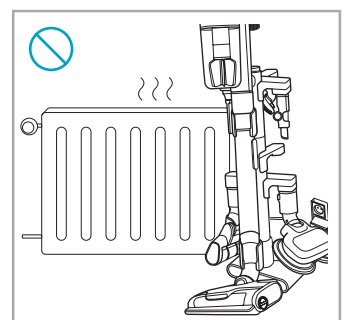

support.emea.aeg.com www.aeg.com

2.5h 100%

- 100%
- 75-100%
- 50-75%
- 25-50%
- 0%

ADC-42FMG-35 35042EPB
ADC-42FMG-35 35042EPG

✗ ✗

✓ ✓

ON OFF

 www.shop.aeg.com