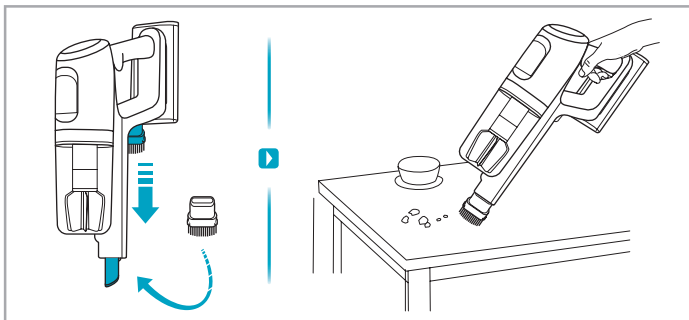

support.emea.aeg.com www.aeg.com

2.5h 100%

- 100%
- 75-100%
- 50-75%
- 25-50%
- 0%

ADC-42FMG-35 35042EPB
ADC-42FMG-35 35042EPG

✗ ✗

✓ ✓

ON OFF

 www.shop.aeg.com