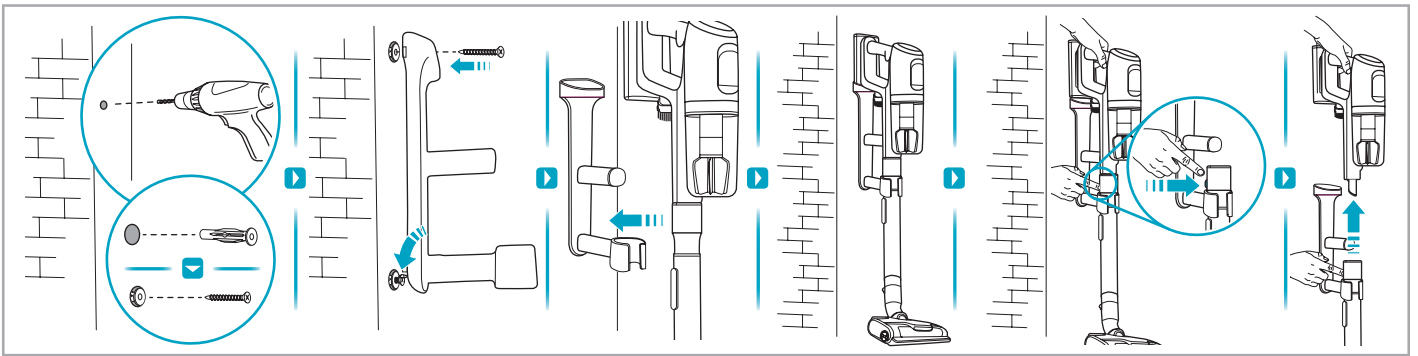

support.emea.aeg.com www.aeg.com

2.5h 100%

- 100%
- 75-100%
- 50-75%
- 25-50%
- 0%

ADC-42FMG-35 35042EPB
ADC-42FMG-35 35042EPG

✗ ✗

✓ ✓

ON OFF

 www.shop.aeg.com