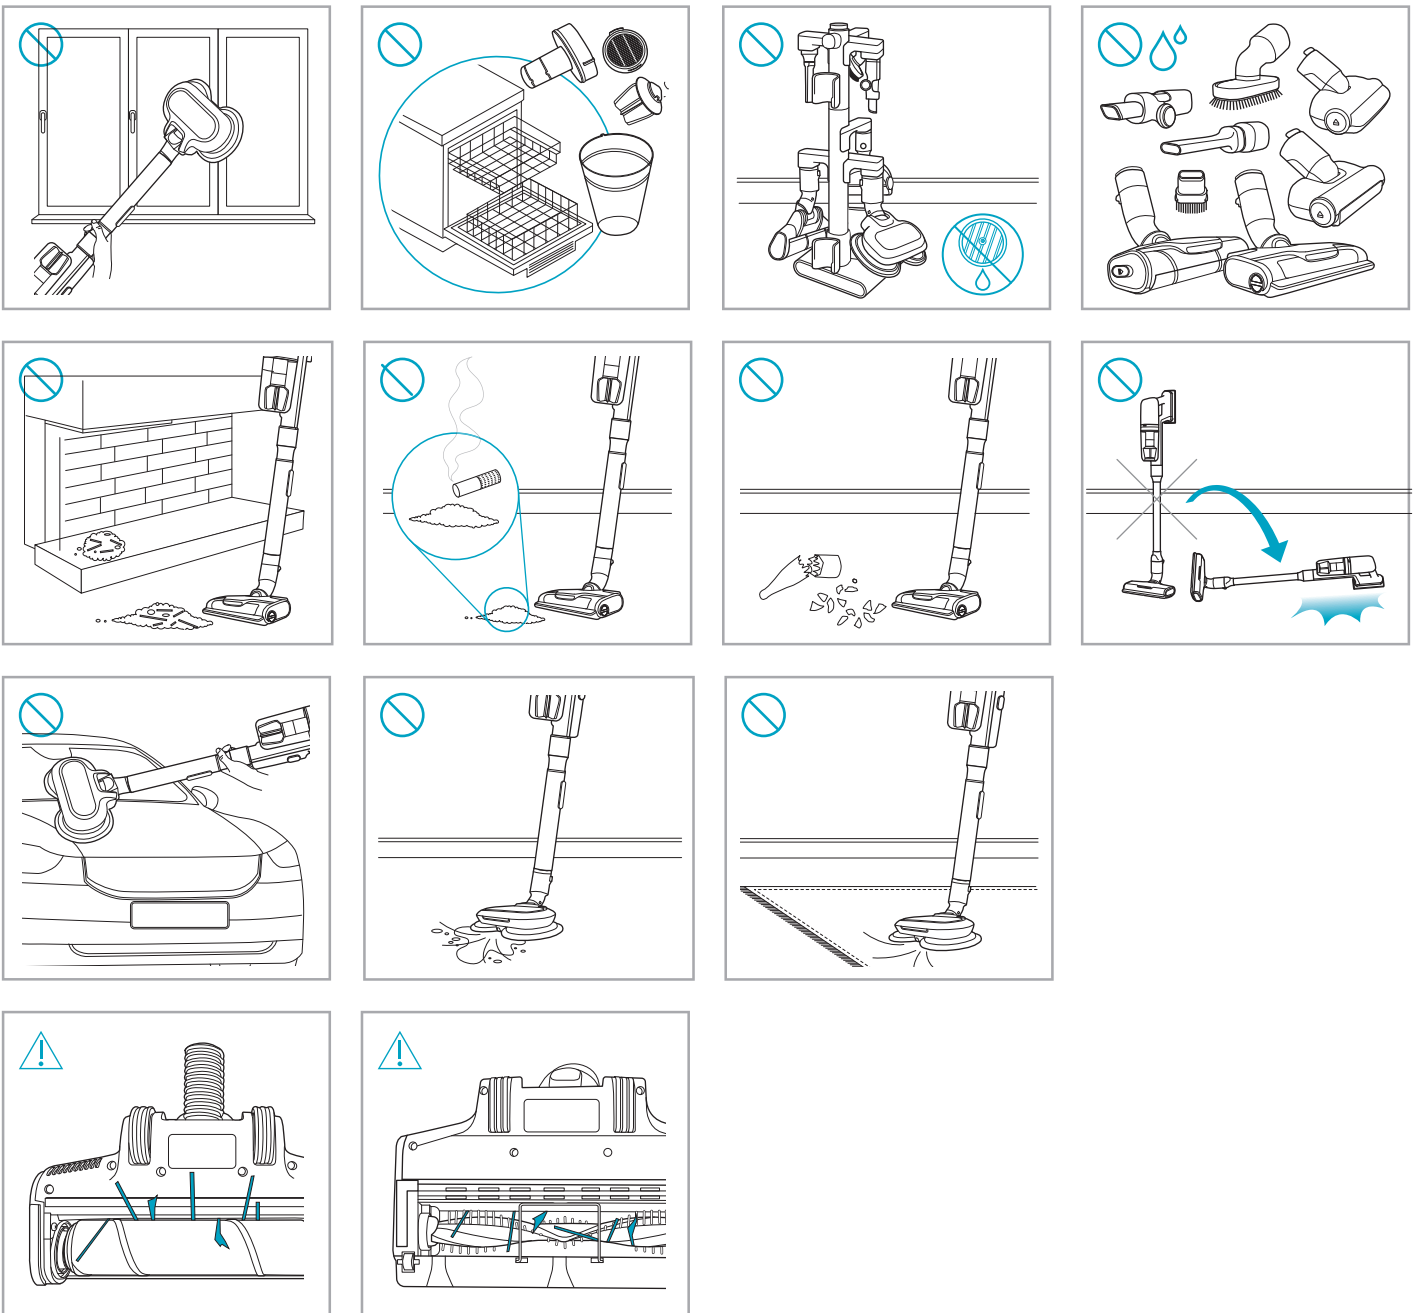

support.emea.aeg.com www.aeg.com

2.5h 100%

- 100%
- 75-100%
- 50-75%
- 25-50%
- 0%

ADC-42FMG-35 35042EPB
ADC-42FMG-35 35042EPG

✗ ✗

✓ ✓

ON OFF

 www.shop.aeg.com