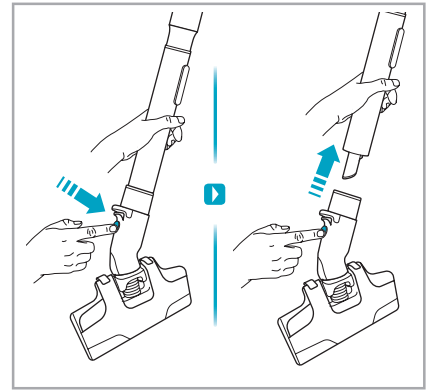

support.emea.aeg.com www.aeg.com

2.5h 100%

- 100%
- 75-100%
- 50-75%
- 25-50%
- 0%

ADC-42FMG-35 35042EPB
ADC-42FMG-35 35042EPG

✗ ✗

✓ ✓

ON OFF

 www.shop.aeg.com