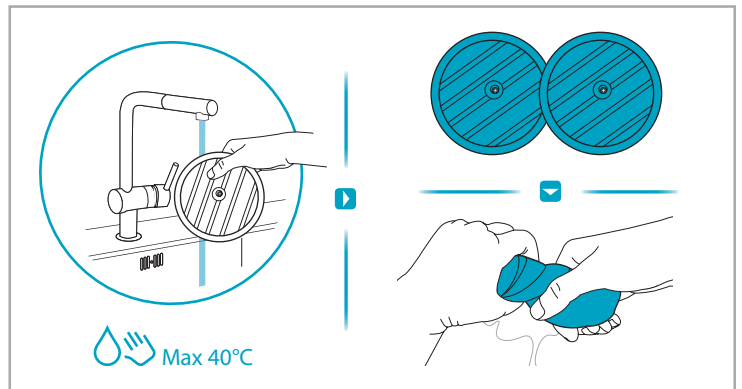

support.emea.aeg.com www.aeg.com

2.5h 100%

- 100%
- 75-100%
- 50-75%
- 25-50%
- 0%

ADC-42FMG-35 35042EPB
ADC-42FMG-35 35042EPG

✗ ✗

✓ ✓

ON OFF

 www.shop.aeg.com