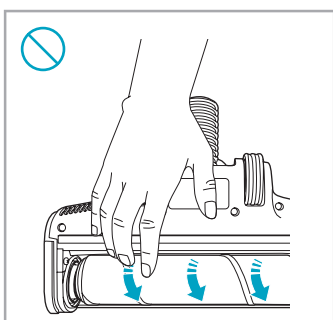

support.emea.aeg.com www.aeg.com

2.5h 100%

- 100%
- 75-100%
- 50-75%
- 25-50%
- 0%

ADC-42FMG-35 35042EPB
ADC-42FMG-35 35042EPG

✗ ✗

✓ ✓

ON OFF

 www.shop.aeg.com