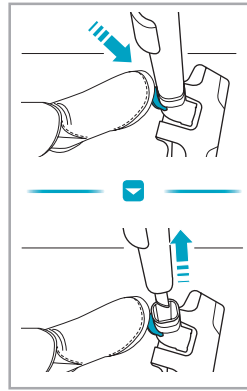

support.emea.aeg.com www.aeg.com

2.5h 100%

- 100%
- 75-100%
- 50-75%
- 25-50%
- 0%

ADC-42FMG-35 35042EPB
ADC-42FMG-35 35042EPG

✗ ✗

✓ ✓

ON OFF

 www.shop.aeg.com