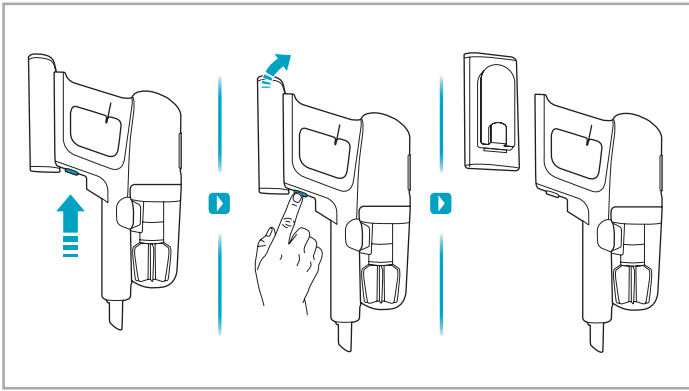

support.emea.aeg.com www.aeg.com

2.5h 100%

- 100%
- 75-100%
- 50-75%
- 25-50%
- 0%

ADC-42FMG-35 35042EPB
ADC-42FMG-35 35042EPG

✗ ✗

✓ ✓

ON OFF

 www.shop.aeg.com