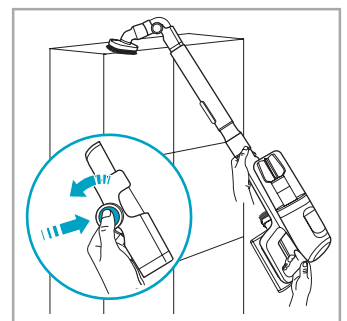

support.emea.aeg.com www.aeg.com

2.5h 100%

- 100%
- 75-100%
- 50-75%
- 25-50%
- 0%

ADC-42FMG-35 35042EPB
ADC-42FMG-35 35042EPG

✗ ✗

✓ ✓

ON OFF

 www.shop.aeg.com