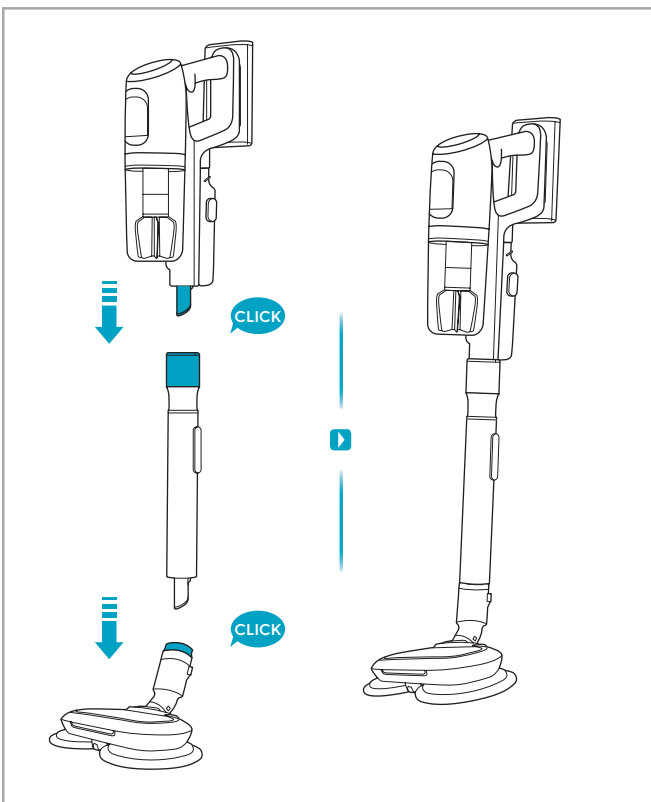

support.emea.aeg.com www.aeg.com

2.5h 100%

- 100%
- 75-100%
- 50-75%
- 25-50%
- 0%

ADC-42FMG-35 35042EPB
ADC-42FMG-35 35042EPG

✗ ✗

✓ ✓

ON OFF

 www.shop.aeg.com