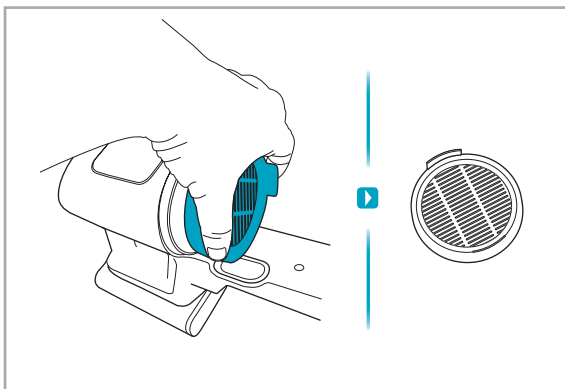

support.emea.aeg.com www.aeg.com

2.5h 100%

- 100%
- 75-100%
- 50-75%
- 25-50%
- 0%

ADC-42FMG-35 35042EPB
ADC-42FMG-35 35042EPG

✗ ✗

✓ ✓

ON OFF

 www.shop.aeg.com