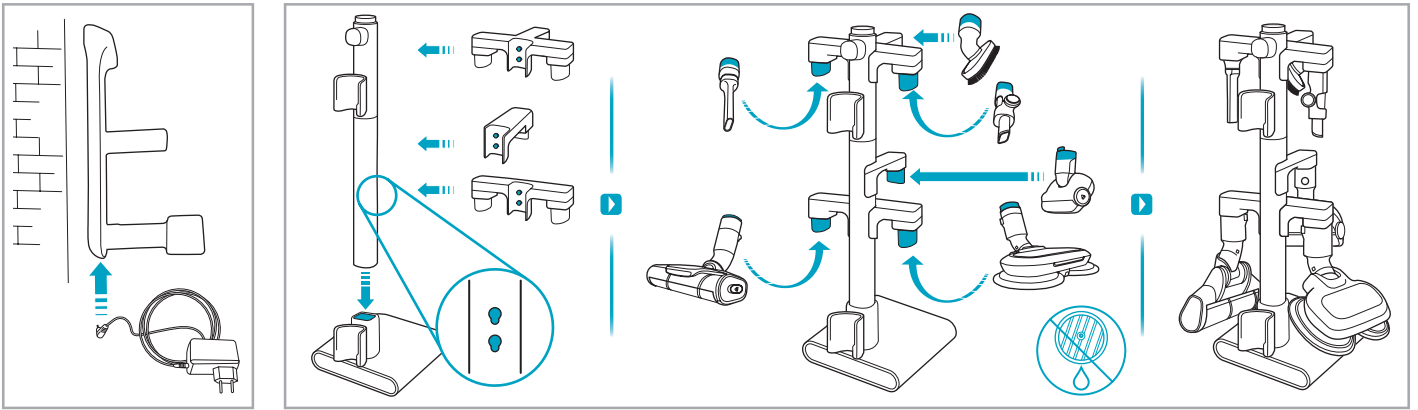

support.emea.aeg.com www.aeg.com

2.5h 100%

- 100%
- 75-100%
- 50-75%
- 25-50%
- 0%

ADC-42FMG-35 35042EPB
ADC-42FMG-35 35042EPG

✗ ✗

✓ ✓

ON OFF

 www.shop.aeg.com