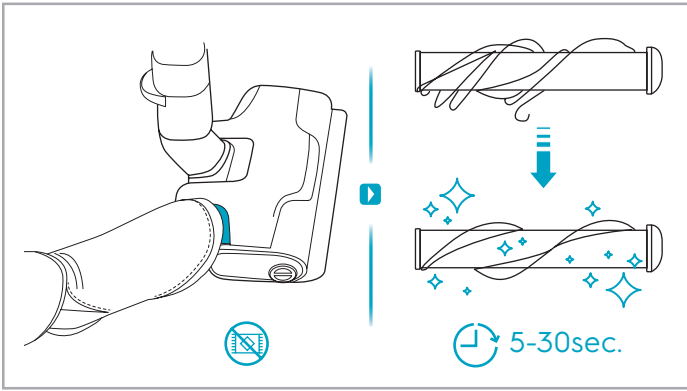

support.emea.aeg.com www.aeg.com

2.5h 100%

- 100%
- 75-100%
- 50-75%
- 25-50%
- 0%

ADC-42FMG-35 35042EPB
ADC-42FMG-35 35042EPG

✗ ✗

✓ ✓

ON OFF

 www.shop.aeg.com