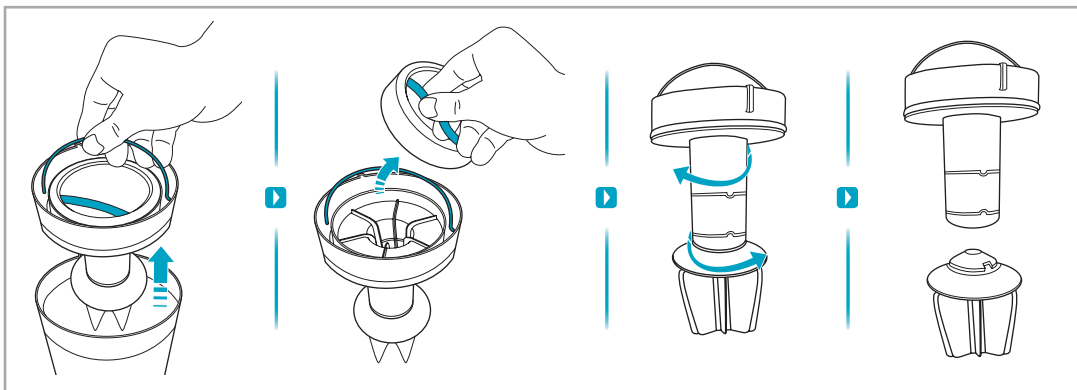

support.emea.aeg.com www.aeg.com

2.5h 100%

- 100%
- 75-100%
- 50-75%
- 25-50%
- 0%

ADC-42FMG-35 35042EPB
ADC-42FMG-35 35042EPG

✗ ✗

✓ ✓

ON OFF

 www.shop.aeg.com