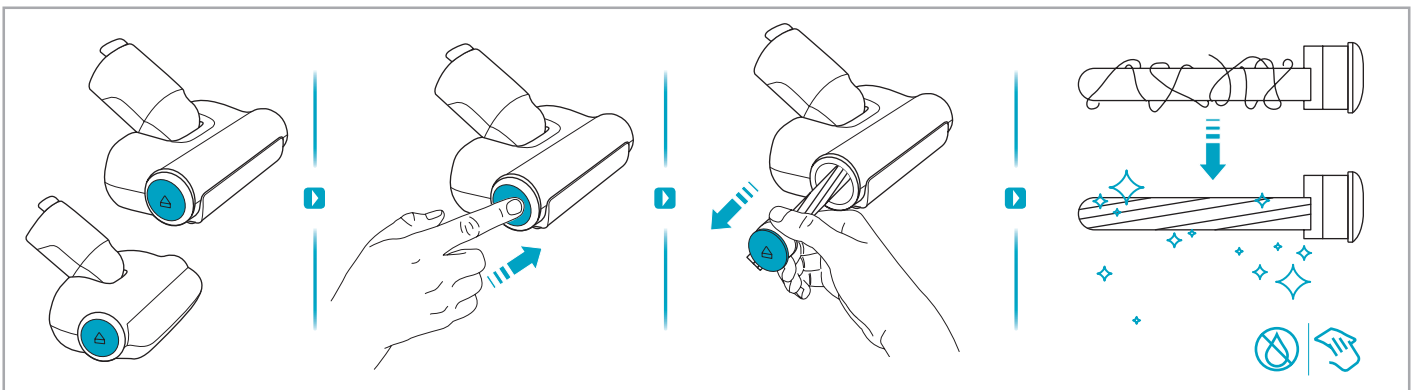

support.emea.aeg.com www.aeg.com

2.5h 100%

- 100%
- 75-100%
- 50-75%
- 25-50%
- 0%

ADC-42FMG-35 35042EPB
ADC-42FMG-35 35042EPG

✗ ✗

✓ ✓

ON OFF

 www.shop.aeg.com