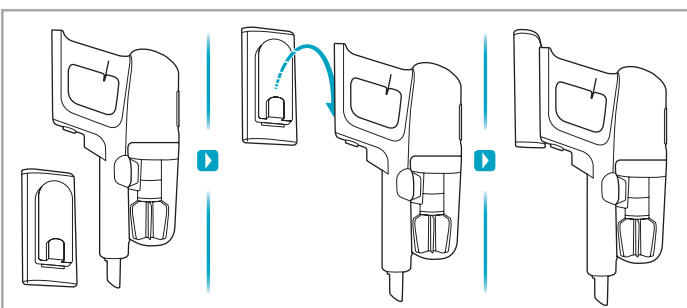

support.emea.aeg.com www.aeg.com

2.5h 100%

- 100%
- 75-100%
- 50-75%
- 25-50%
- 0%

ADC-42FMG-35 35042EPB
ADC-42FMG-35 35042EPG

✗ ✗

✓ ✓

ON OFF

 www.shop.aeg.com