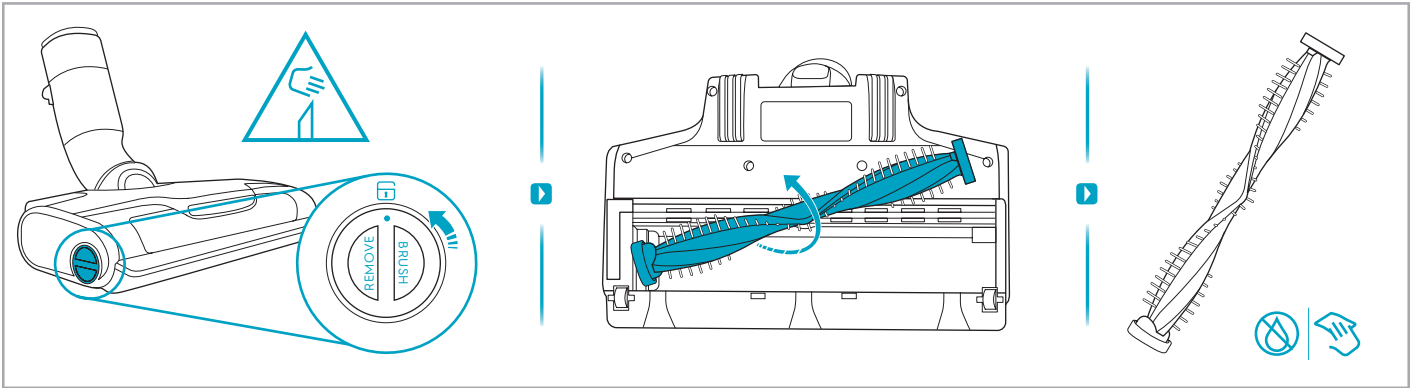

support.emea.aeg.com www.aeg.com

2.5h 100%

- 100%
- 75-100%
- 50-75%
- 25-50%
- 0%

ADC-42FMG-35 35042EPB
ADC-42FMG-35 35042EPG

✗ ✗

✓ ✓

ON OFF

 www.shop.aeg.com