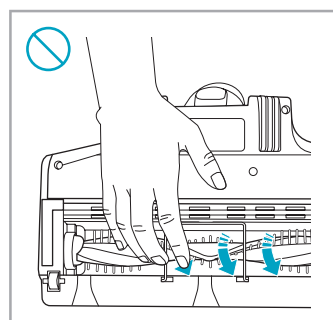

support.emea.aeg.com www.aeg.com

2.5h 100%

- 100%
- 75-100%
- 50-75%
- 25-50%
- 0%

ADC-42FMG-35 35042EPB
ADC-42FMG-35 35042EPG

✗ ✗

✓ ✓

ON OFF

 www.shop.aeg.com