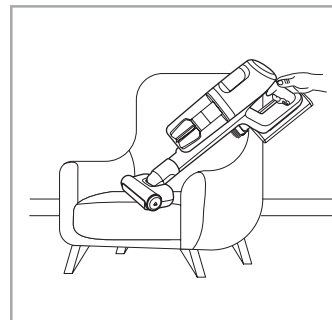

support.emea.aeg.com www.aeg.com

2.5h 100%

- 100%
- 75-100%
- 50-75%
- 25-50%
- 0%

ADC-42FMG-35 35042EPB
ADC-42FMG-35 35042EPG

✗ ✗

✓ ✓

ON OFF

 www.shop.aeg.com