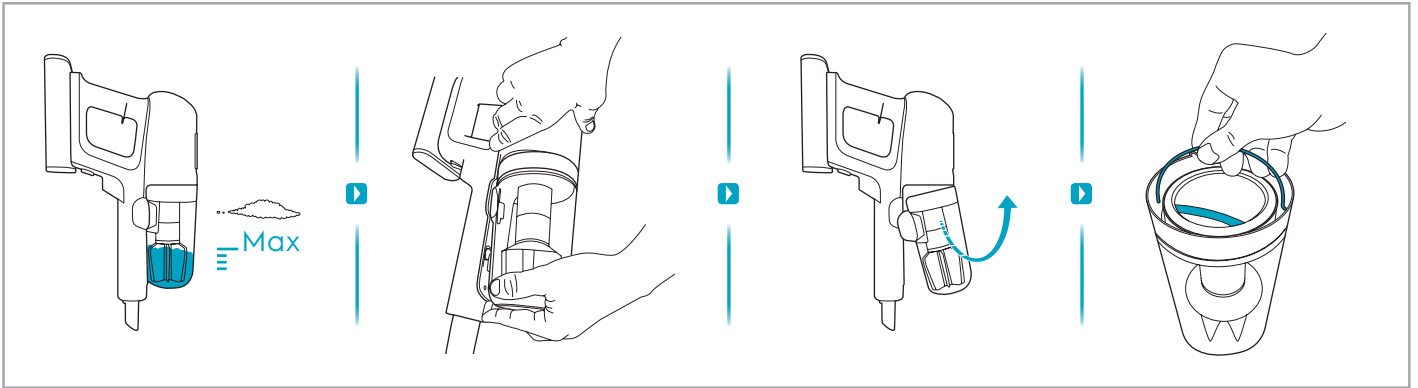

support.emea.aeg.com www.aeg.com

2.5h 100%

- 100%
- 75-100%
- 50-75%
- 25-50%
- 0%

ADC-42FMG-35 35042EPB
ADC-42FMG-35 35042EPG

✗ ✗

✓ ✓

ON OFF

 www.shop.aeg.com