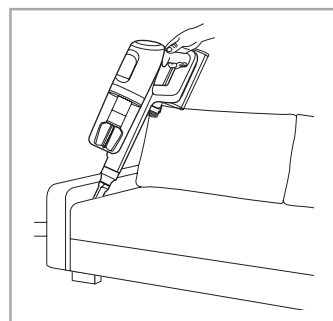

support.emea.aeg.com www.aeg.com

2.5h 100%

- 100%
- 75-100%
- 50-75%
- 25-50%
- 0%

ADC-42FMG-35 35042EPB
ADC-42FMG-35 35042EPG

✗ ✗

✓ ✓

ON OFF

 www.shop.aeg.com