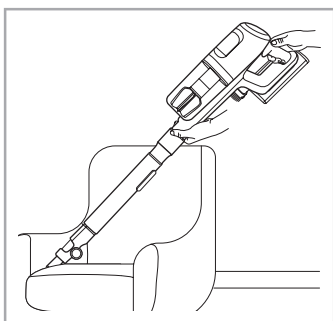

support.emea.aeg.com www.aeg.com

2.5h 100%

- 100%
- 75-100%
- 50-75%
- 25-50%
- 0%

ADC-42FMG-35 35042EPB
ADC-42FMG-35 35042EPG

✗ ✗

✓ ✓

ON OFF

 www.shop.aeg.com