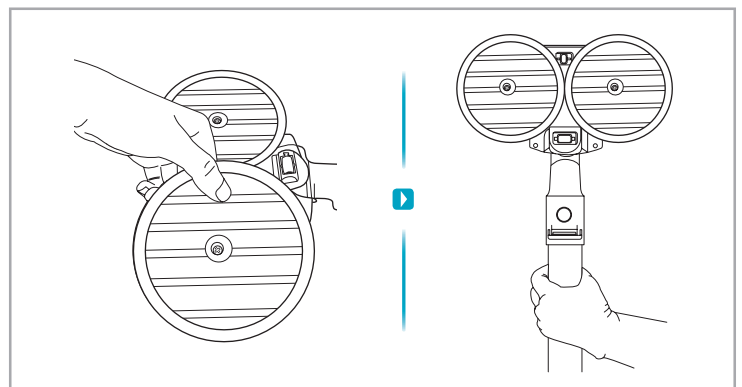

support.emea.aeg.com www.aeg.com

2.5h 100%

- 100%
- 75-100%
- 50-75%
- 25-50%
- 0%

ADC-42FMG-35 35042EPB
ADC-42FMG-35 35042EPG

✗ ✗

✓ ✓

ON OFF

 www.shop.aeg.com