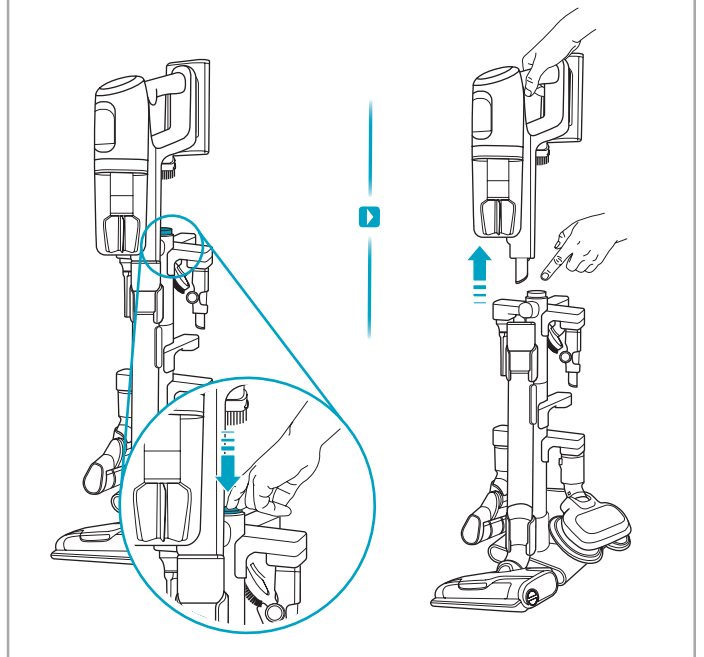

support.emea.aeg.com www.aeg.com

2.5h 100%

- 100%
- 75-100%
- 50-75%
- 25-50%
- 0%

ADC-42FMG-35 35042EPB
ADC-42FMG-35 35042EPG

✗ ✗

✓ ✓

ON OFF

 www.shop.aeg.com