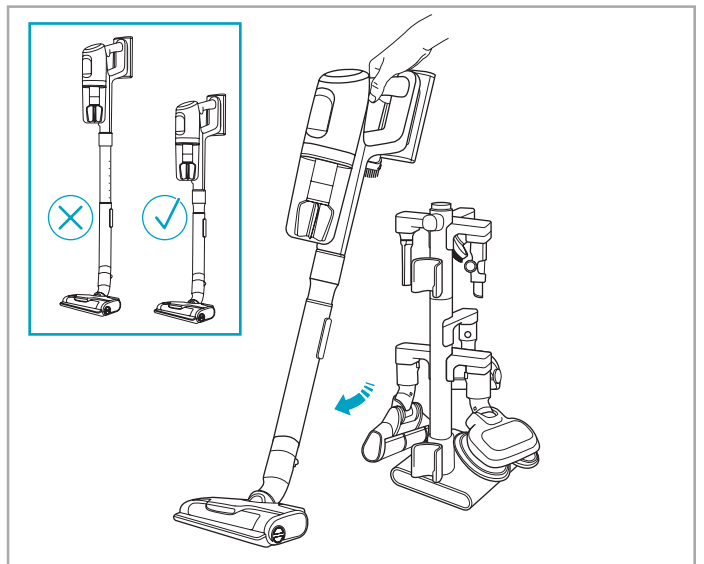

support.emea.aeg.com www.aeg.com

2.5h 100%

- 100%
- 75-100%
- 50-75%
- 25-50%
- 0%

ADC-42FMG-35 35042EPB
ADC-42FMG-35 35042EPG

✗ ✗

✓ ✓

ON OFF

 www.shop.aeg.com