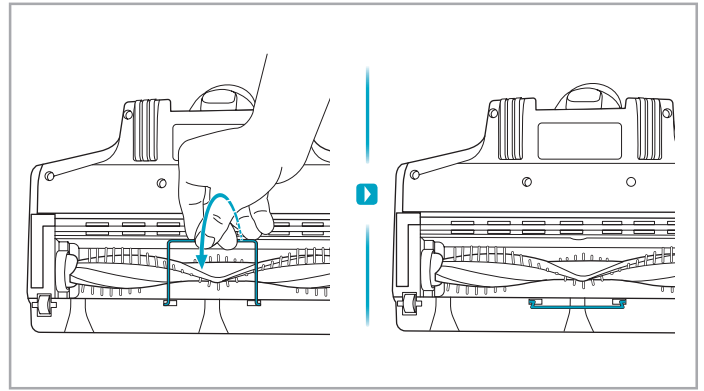

support.emea.aeg.com www.aeg.com

2.5h 100%

- 100%
- 75-100%
- 50-75%
- 25-50%
- 0%

ADC-42FMG-35 35042EPB
ADC-42FMG-35 35042EPG

✗ ✗

✓ ✓

ON OFF

 www.shop.aeg.com