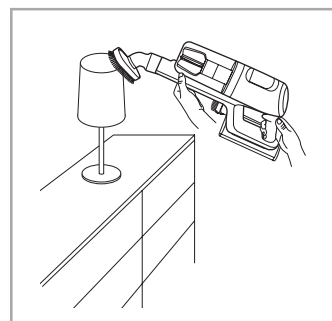

support.emea.aeg.com www.aeg.com

2.5h 100%

- 100%
- 75-100%
- 50-75%
- 25-50%
- 0%

ADC-42FMG-35 35042EPB
ADC-42FMG-35 35042EPG

✗ ✗

✓ ✓

ON OFF

 www.shop.aeg.com